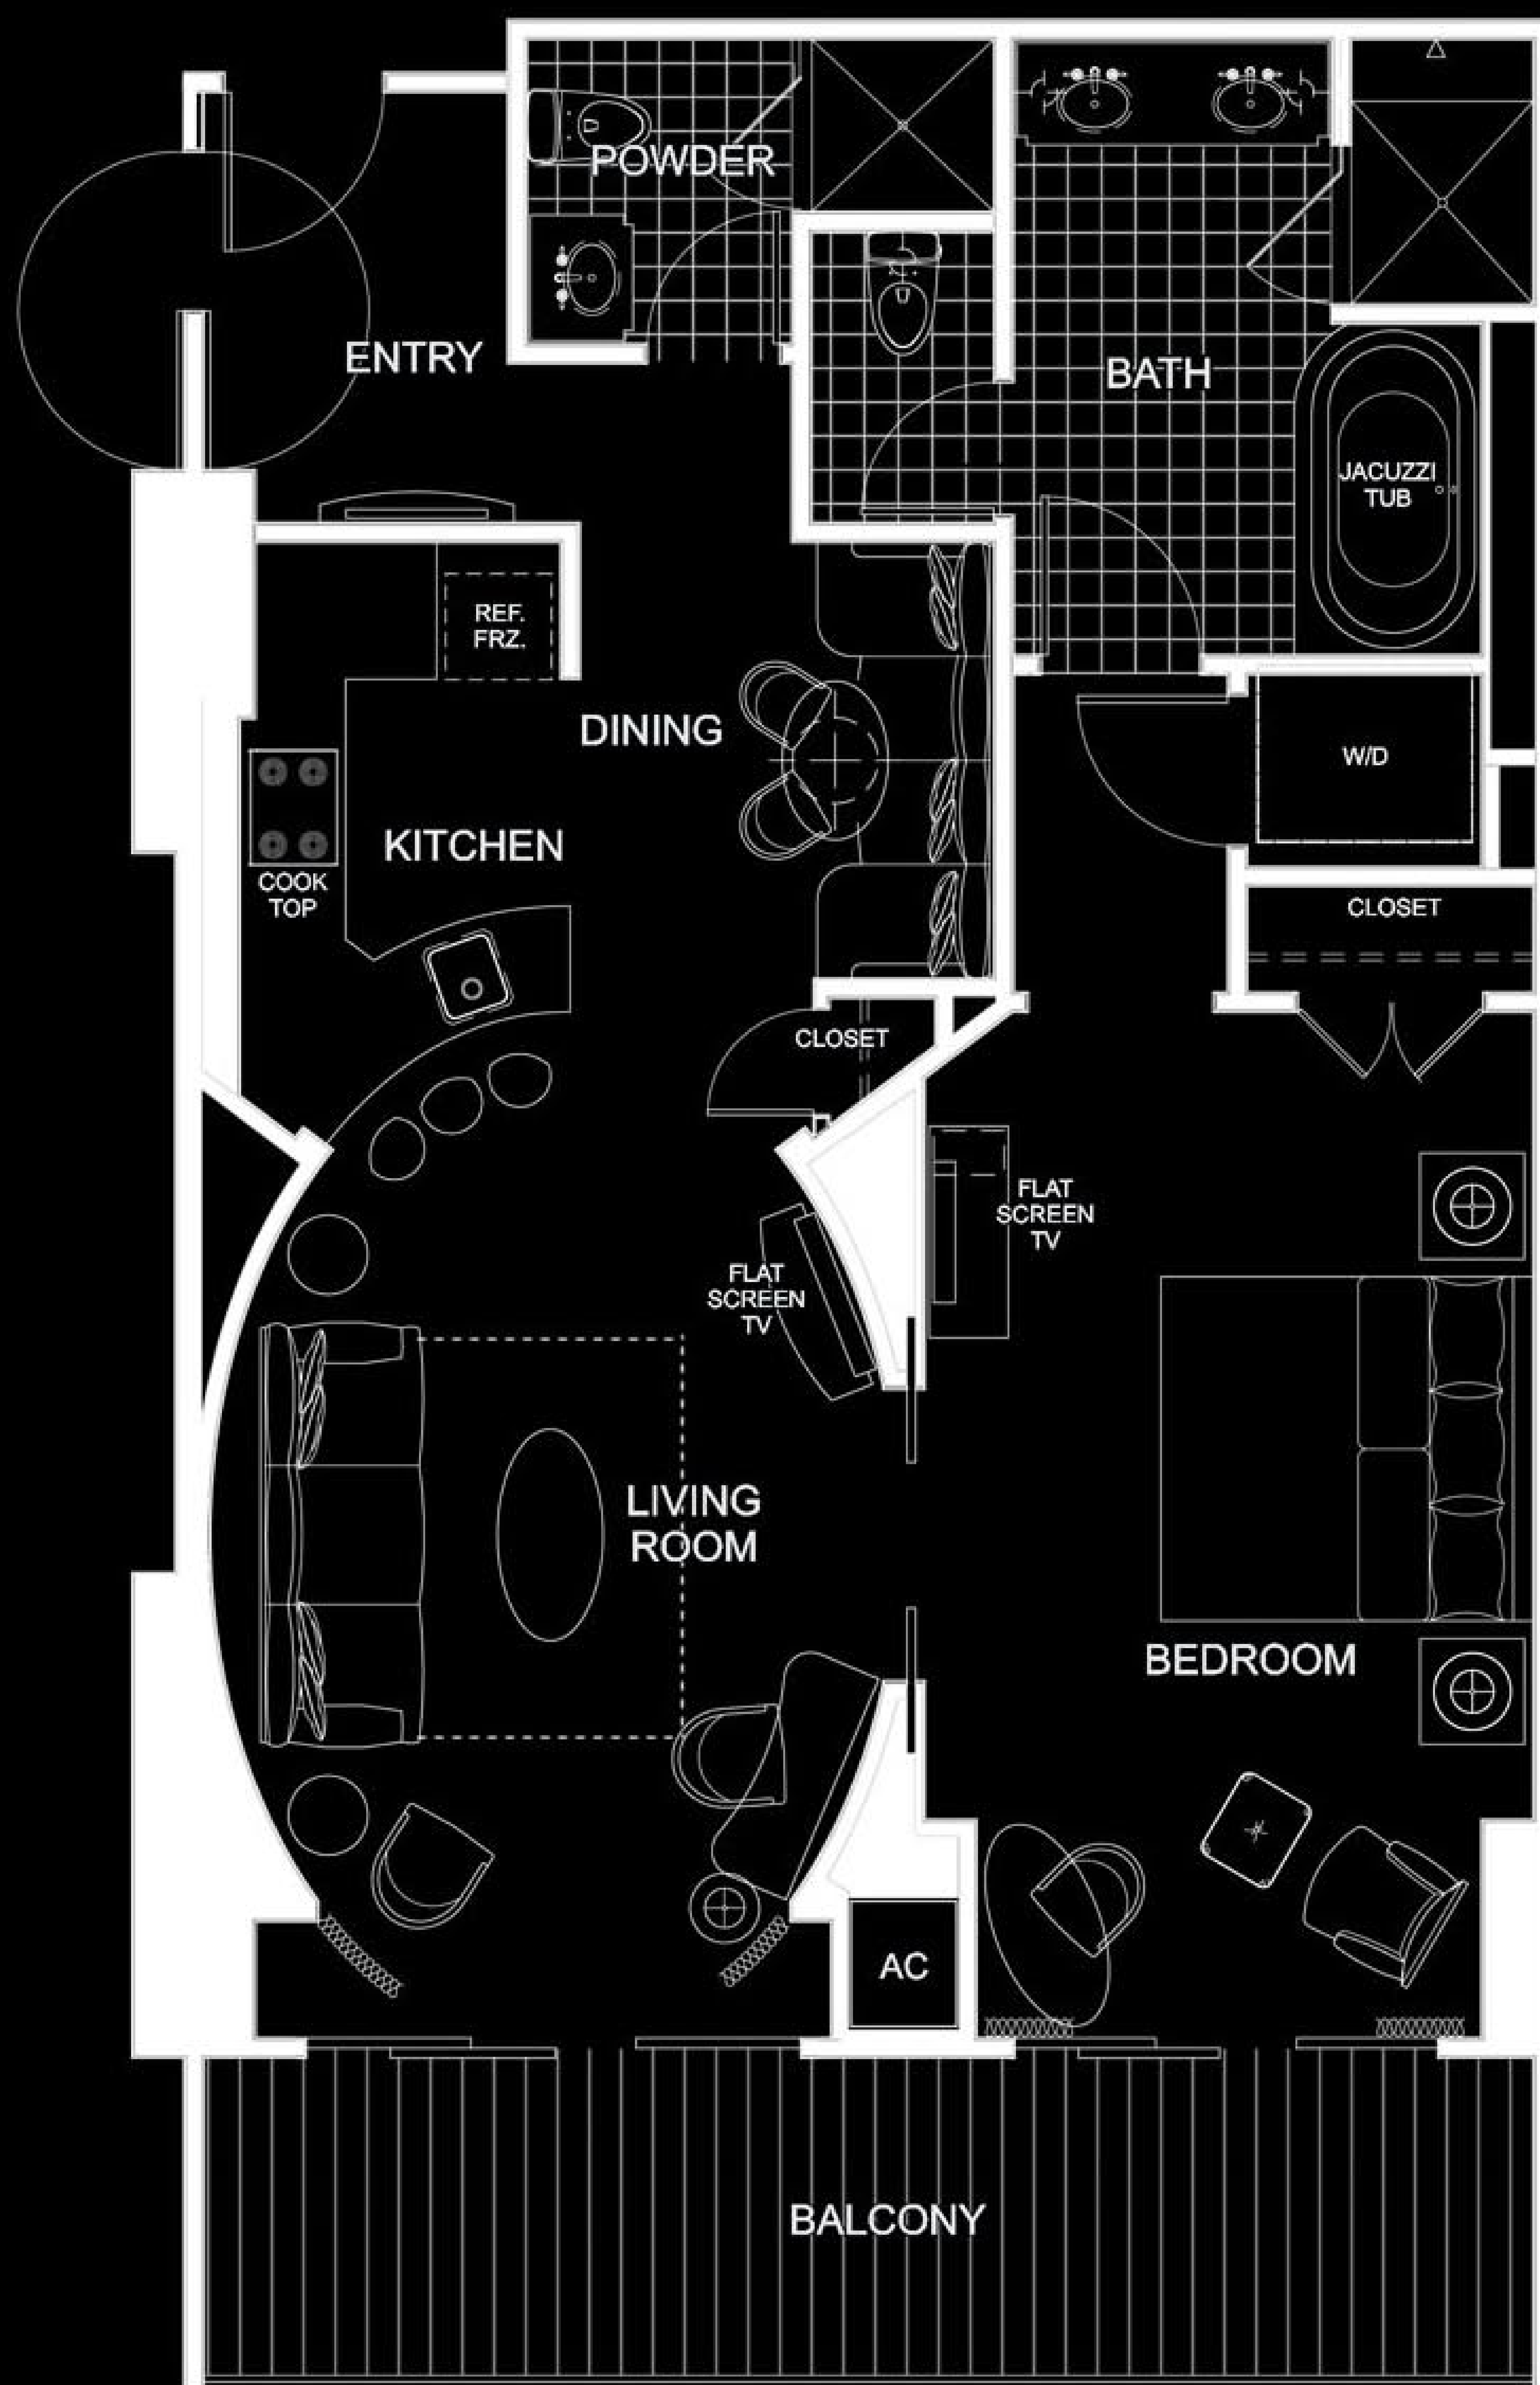

THE CHELSEA

ONE BEDROOM

LIVING AREA 906 S.F.

BALCONY 150 S.F.

TOTAL UNIT 1056 S.F.

All square footage numbers are approximate. Renderings are artist's conception and are not drawn to scale. We reserve the right to modify, relocate, or eliminate any or all of the proposed features, amenities, options, specifications, plans, designs, size or shape thereof, all without notice or obligation.

the cosmopolitan 
RESORT | CASINO