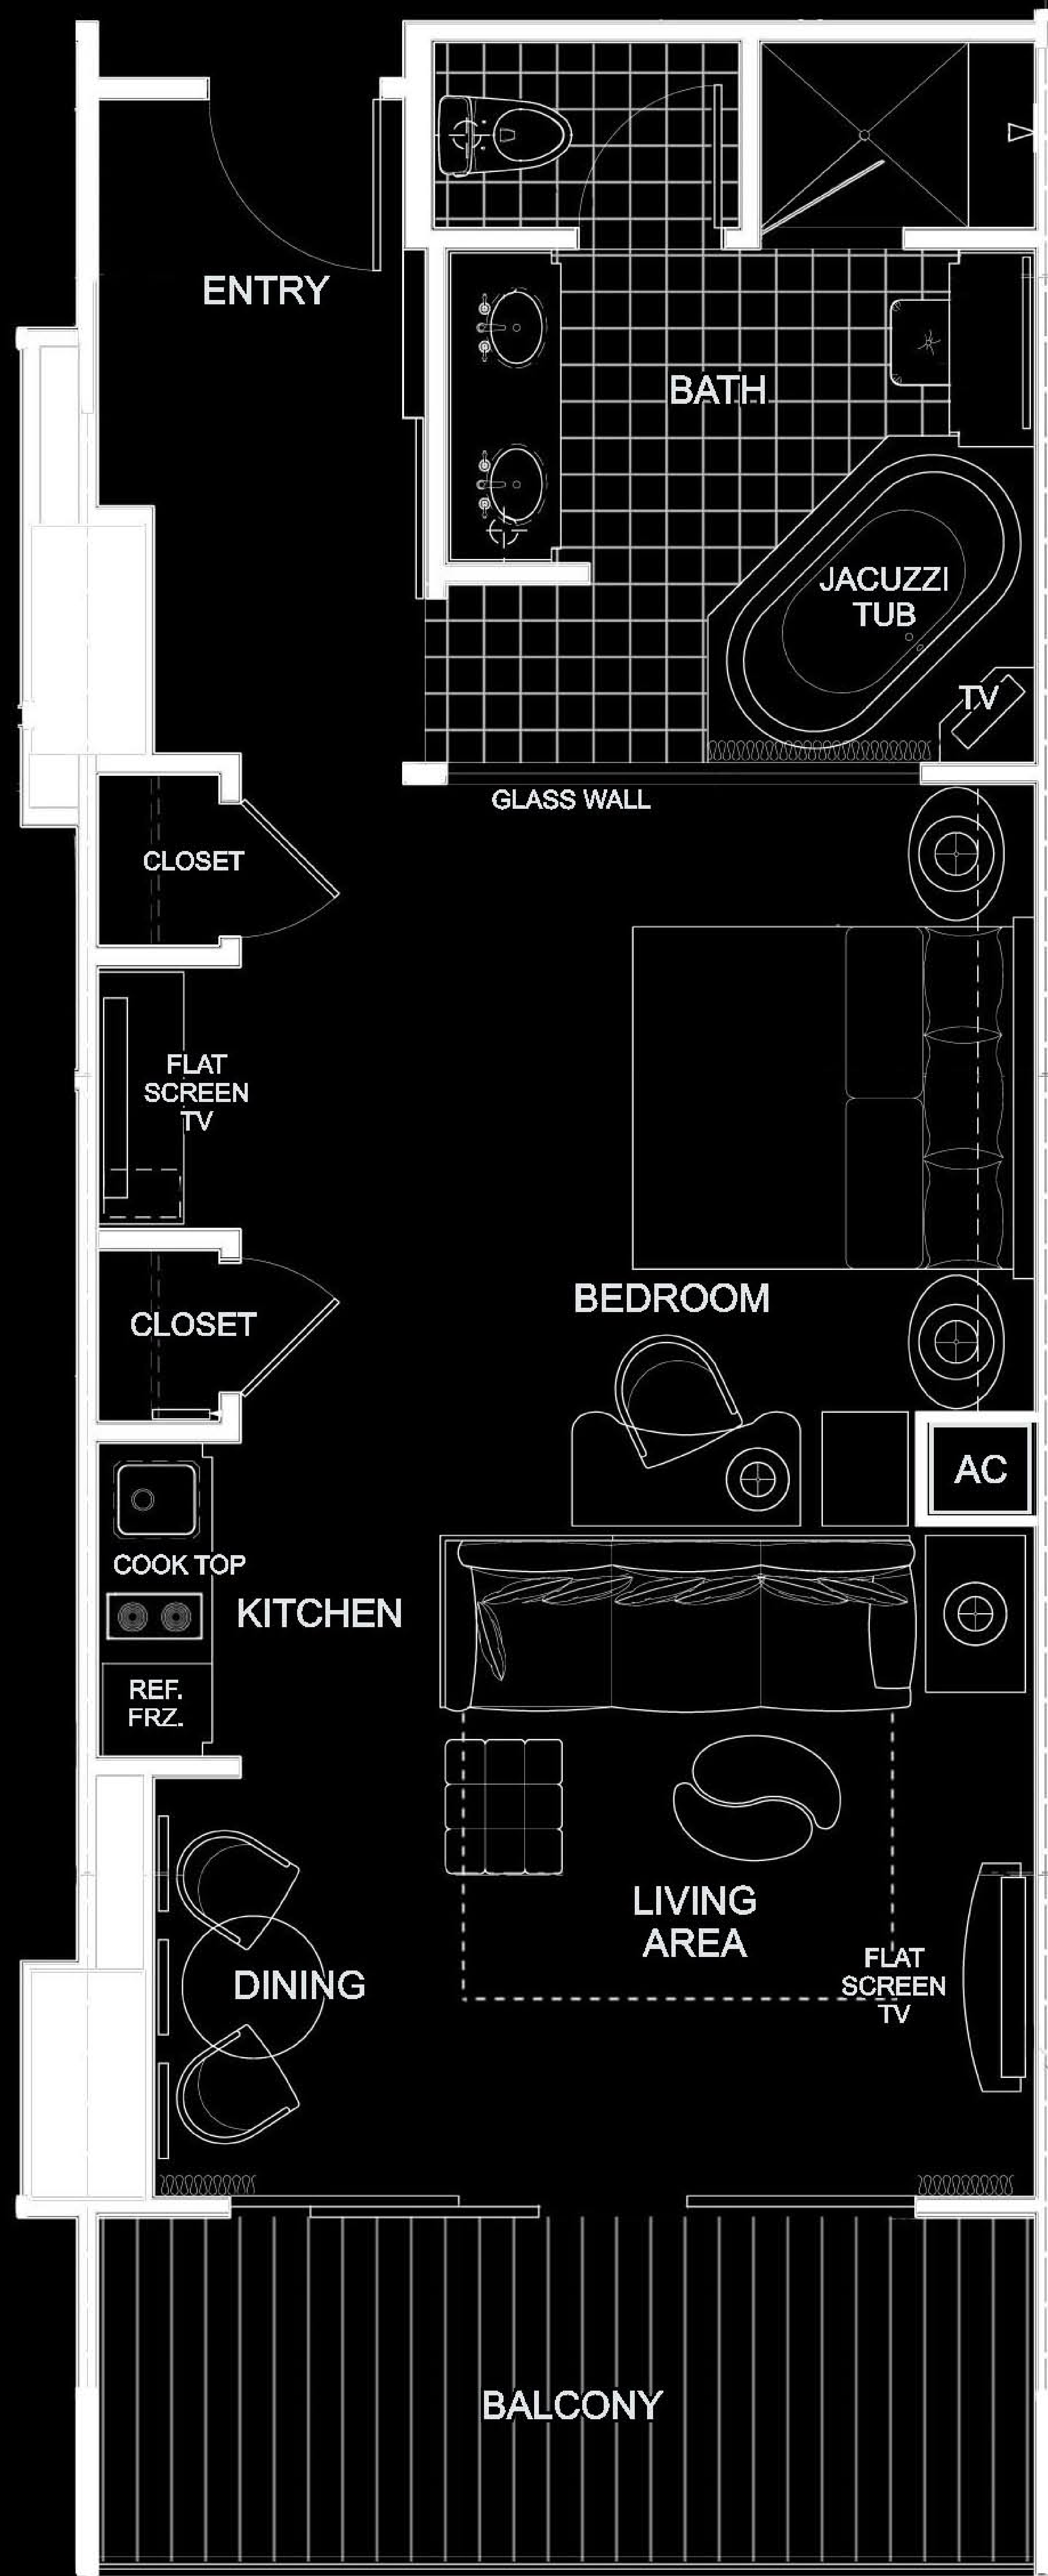

# THE MADISON

## STUDIO

LIVING AREA 593 S.F.

BALCONY 100 S.F.

TOTAL UNIT 693 S.F.

All square footage numbers are approximate. Renderings are artist's conception and are not drawn to scale. We reserve the right to modify, relocate, or eliminate any or all of the proposed features, amenities, options, specifications, plans, designs, size or shape thereof, all without notice or obligation.

the cosmopolitan   
RESORT | CASINO