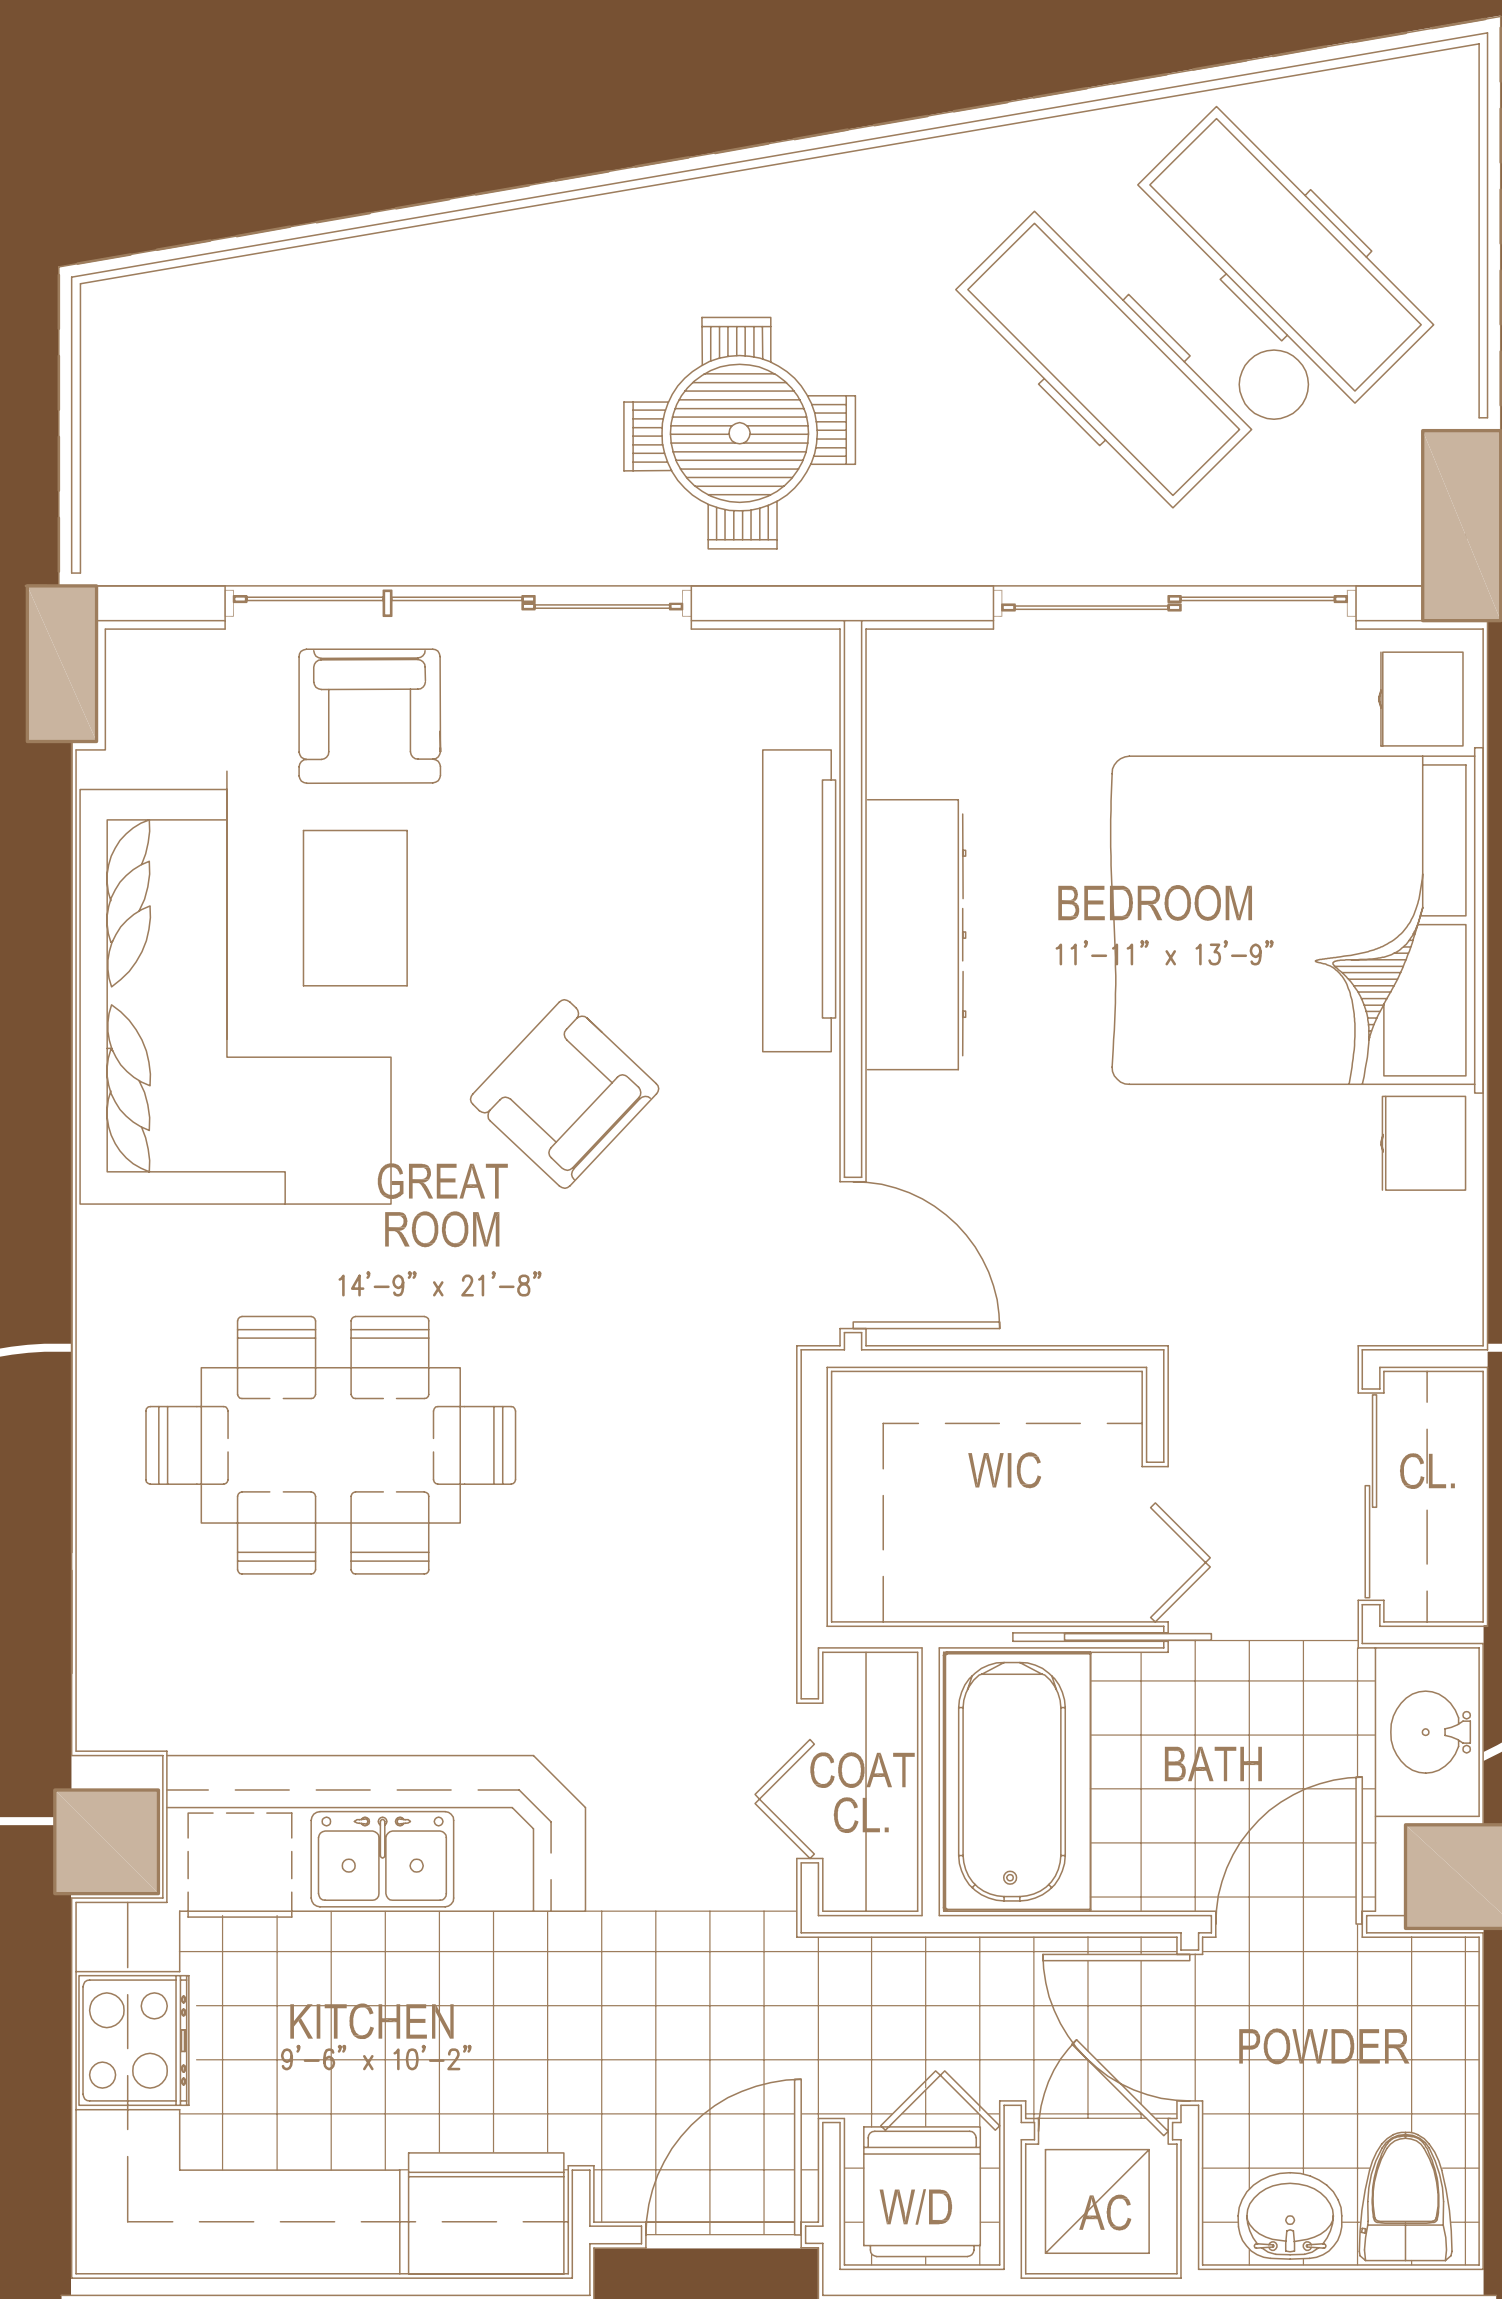

# One Bedroom Residences

Plan 2  
831 square feet  
one bedroom

Plan 10  
861 square feet  
one bedroom

# Two Bedroom & Den Corner Residences

Plan 5  
1590 square feet  
two bedrooms plus den

Plan 1  
1501 square feet  
two bedrooms plus den

# Two Bedroom & Den Corner Residences

Plan 6  
1546 square feet  
two bedrooms plus den

Plan 11  
1572 square feet  
two bedrooms plus den

# Standard Floorplates