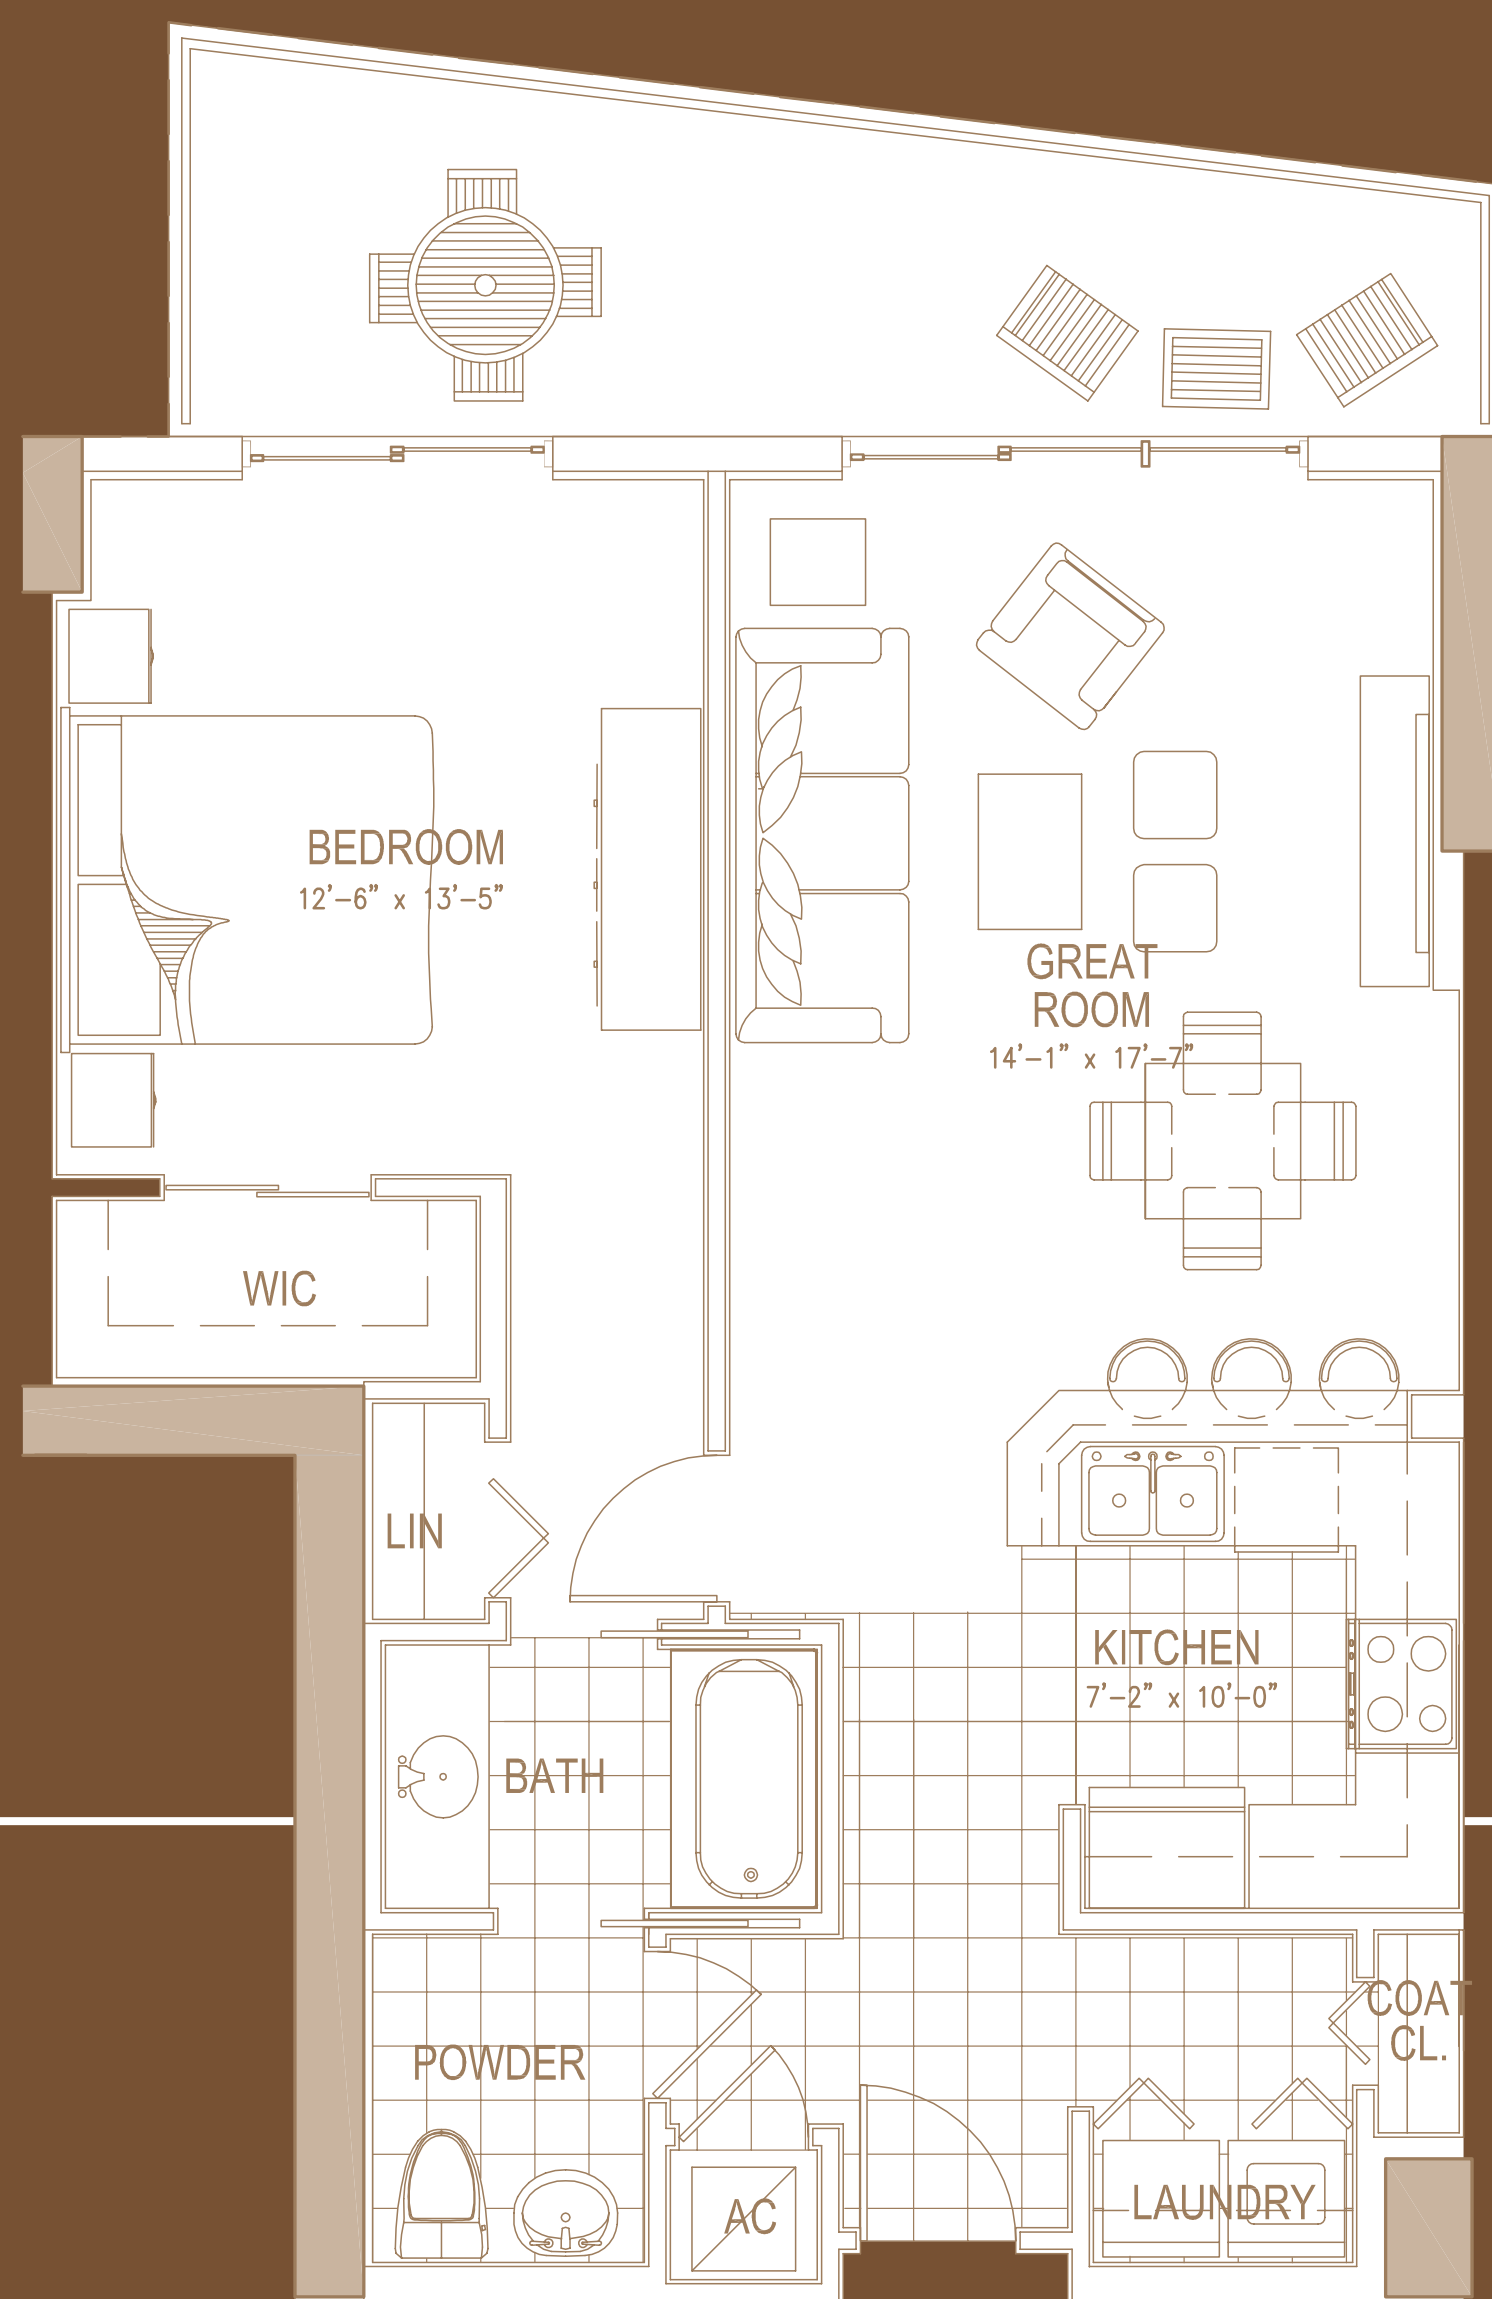

# One Bedroom Residences

Plan 2  
831 square feet  
one bedroom

Plan 10  
861 square feet  
one bedroom

# Two Bedroom & Den Corner Residences

Plan 5  
1590 square feet  
two bedrooms plus den

Plan 1  
1501 square feet  
two bedrooms plus den

# Two Bedroom & Den Corner Residences

Plan 6  
1546 square feet  
two bedrooms plus den

Plan 11  
1572 square feet  
two bedrooms plus den

# Standard Floorplates