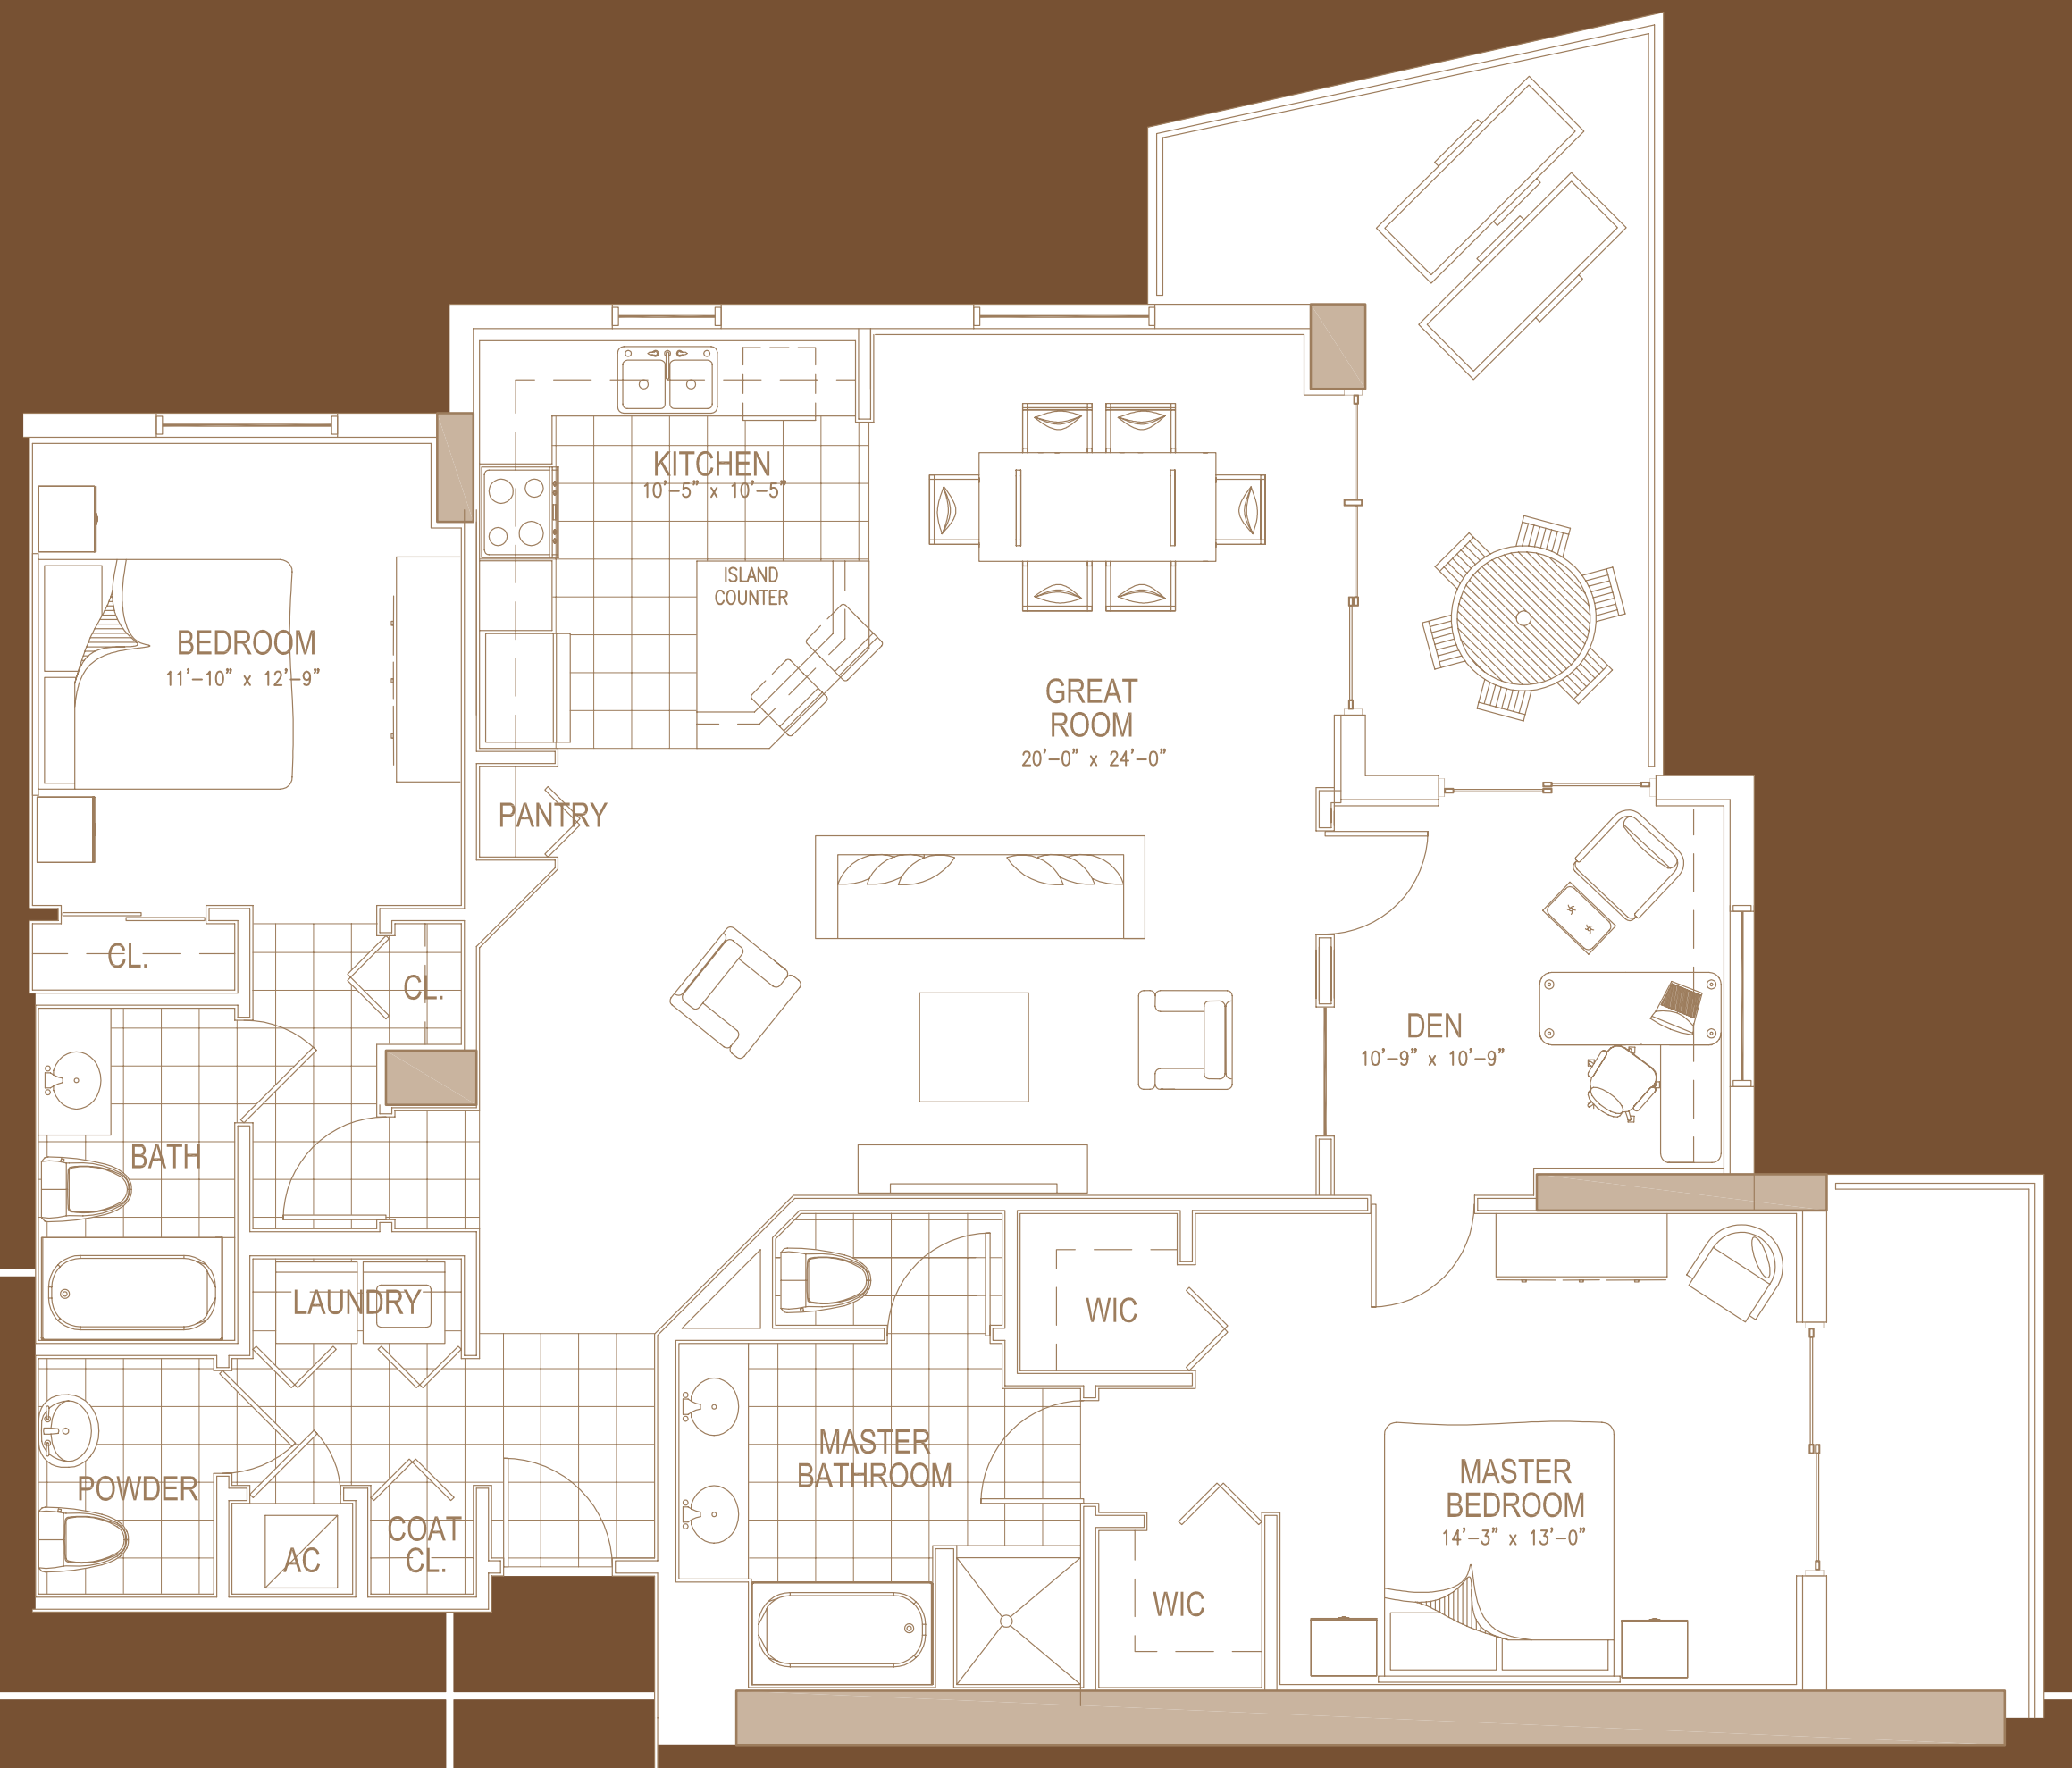

# Two Bedroom & Den Corner Residences

Plan 5  
1590 square feet  
two bedrooms plus den

Plan 1  
1501 square feet  
two bedrooms plus den

# Two Bedroom & Den Corner Residences

Plan 6  
1546 square feet  
two bedrooms plus den

Plan 11  
1572 square feet  
two bedrooms plus den

# Two Bedroom Residences

Plan 3  
1252 square feet  
two bedrooms

Plan 4  
1344 square feet  
two bedrooms

# Standard Floorplates