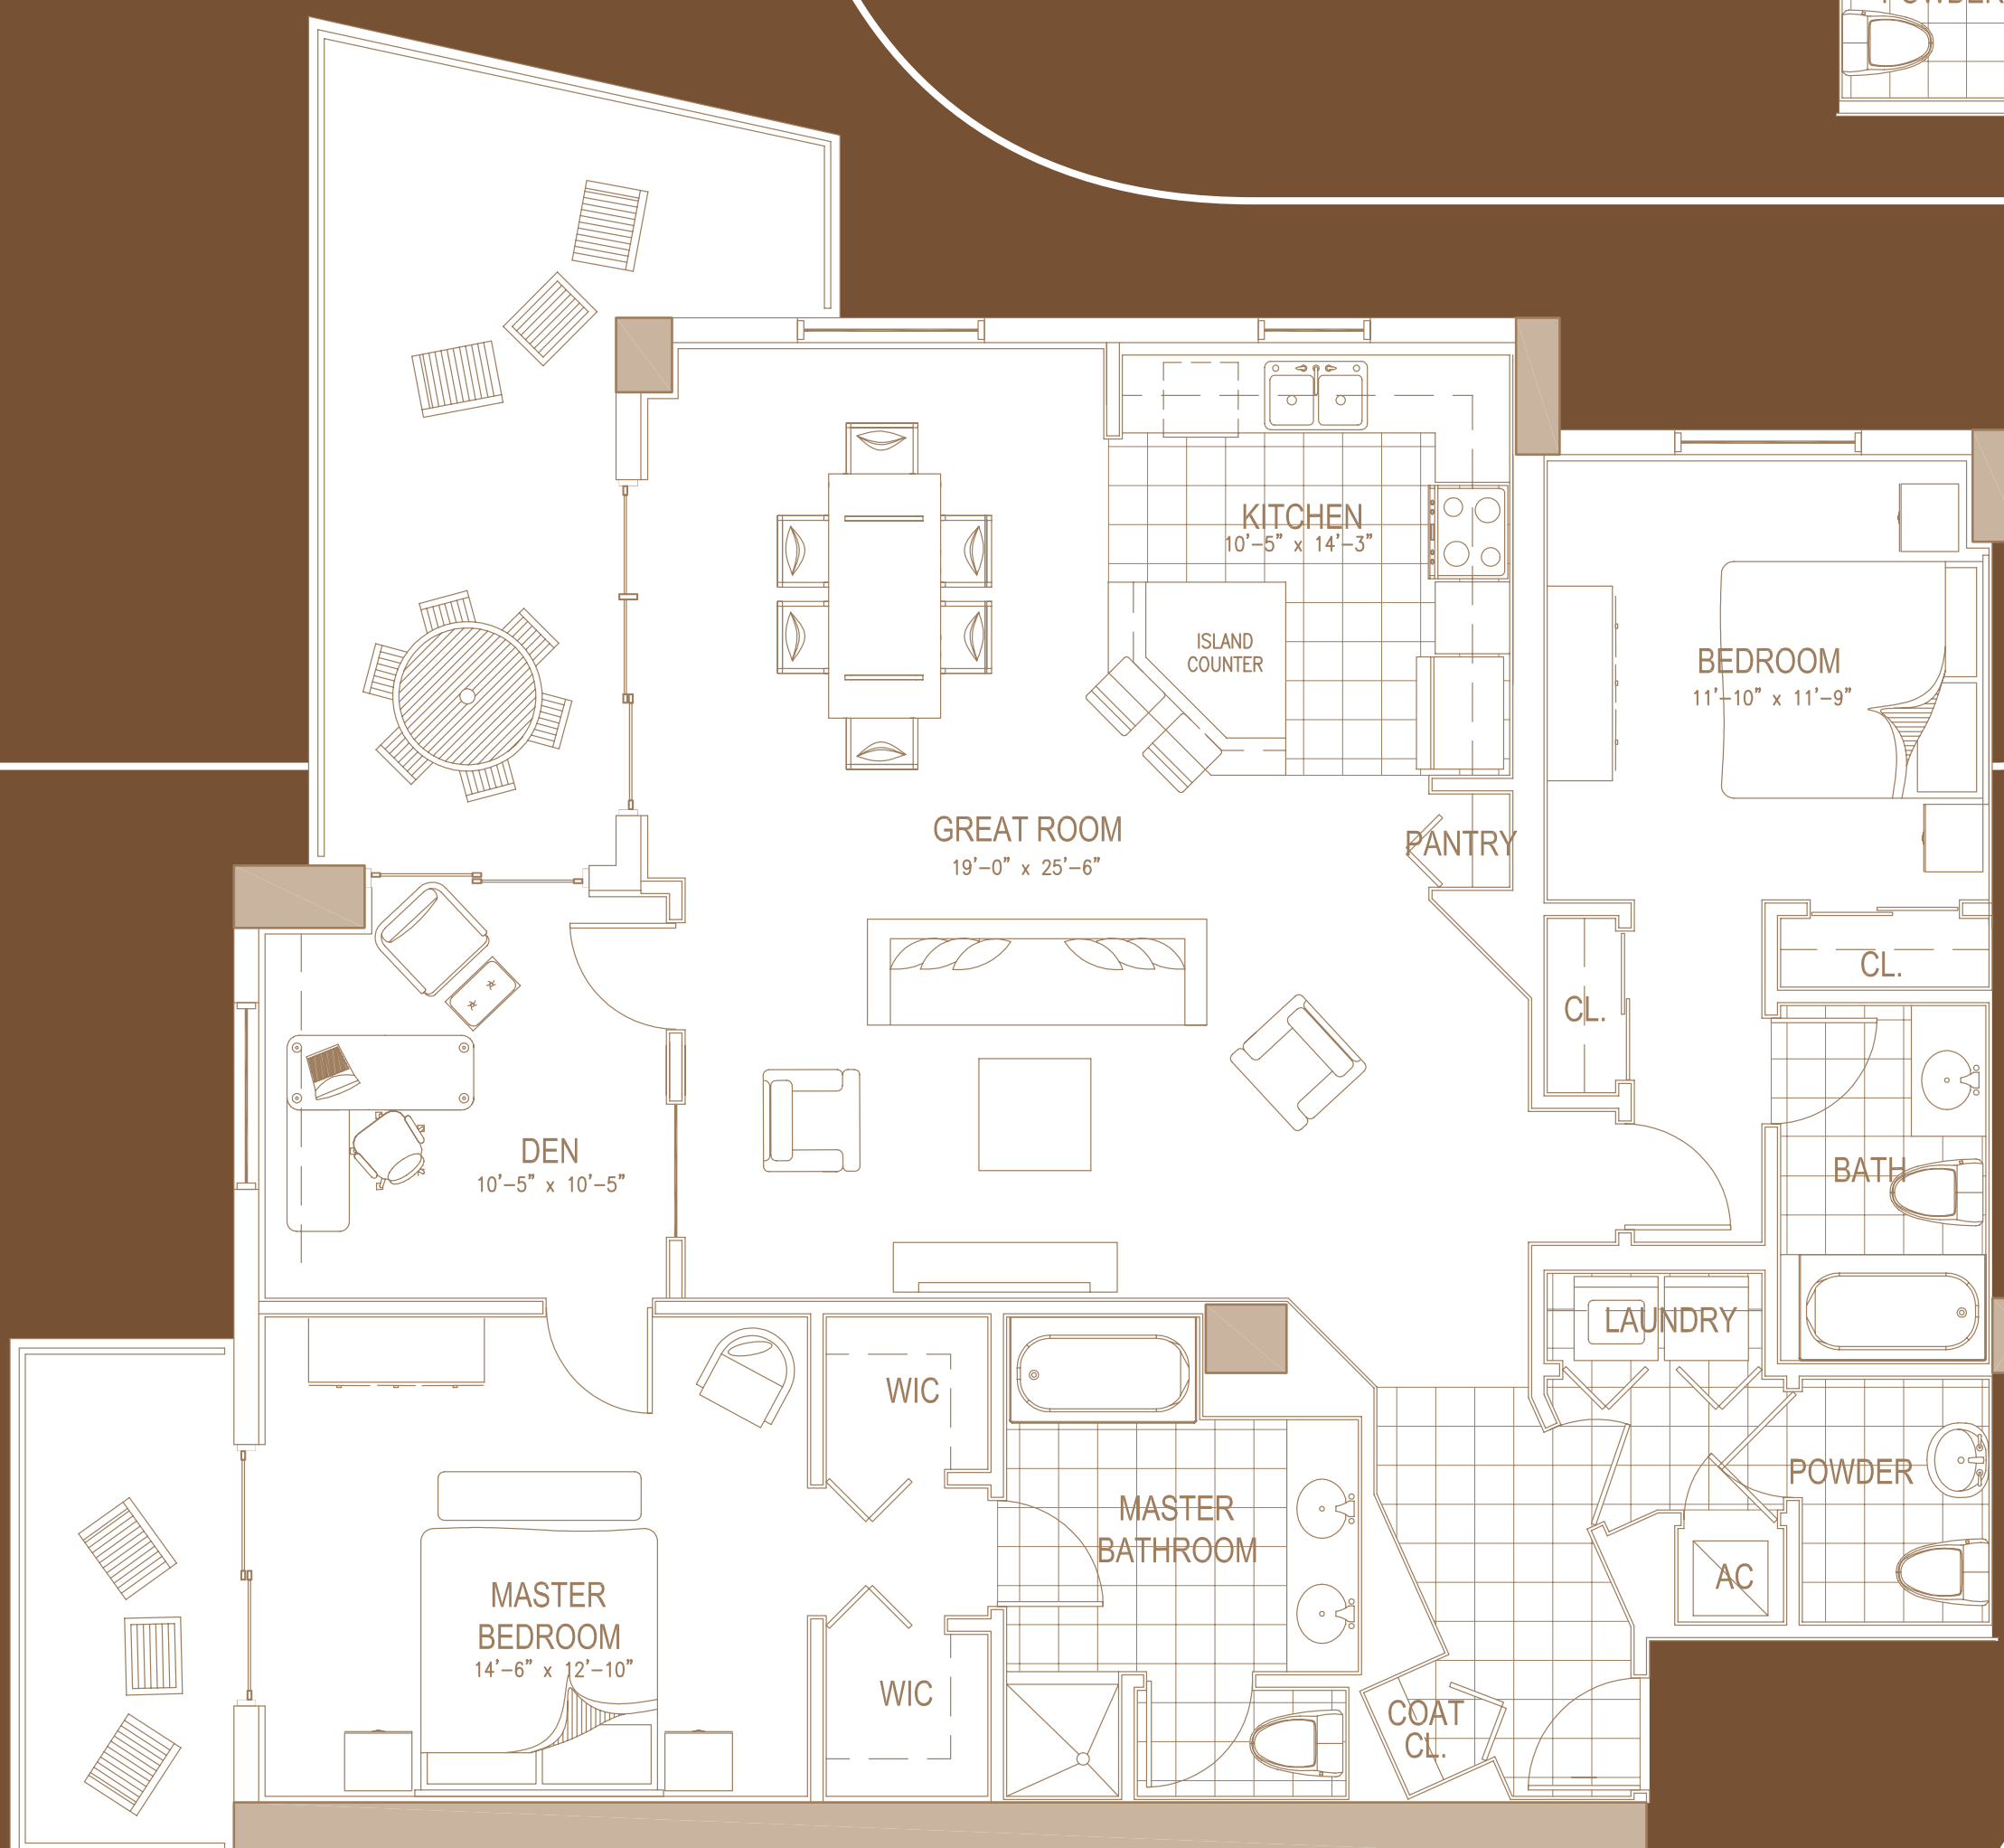

# Two Bedroom & Den Corner Residences

Plan 5  
1590 square feet  
two bedrooms plus den

Plan 1  
1501 square feet  
two bedrooms plus den

# Two Bedroom & Den Corner Residences

Plan 6  
1546 square feet  
two bedrooms plus den

Plan 11  
1572 square feet  
two bedrooms plus den

# Two Bedroom Residences

Plan 3  
1252 square feet  
two bedrooms

Plan 4  
1344 square feet  
two bedrooms

# Standard Floorplates