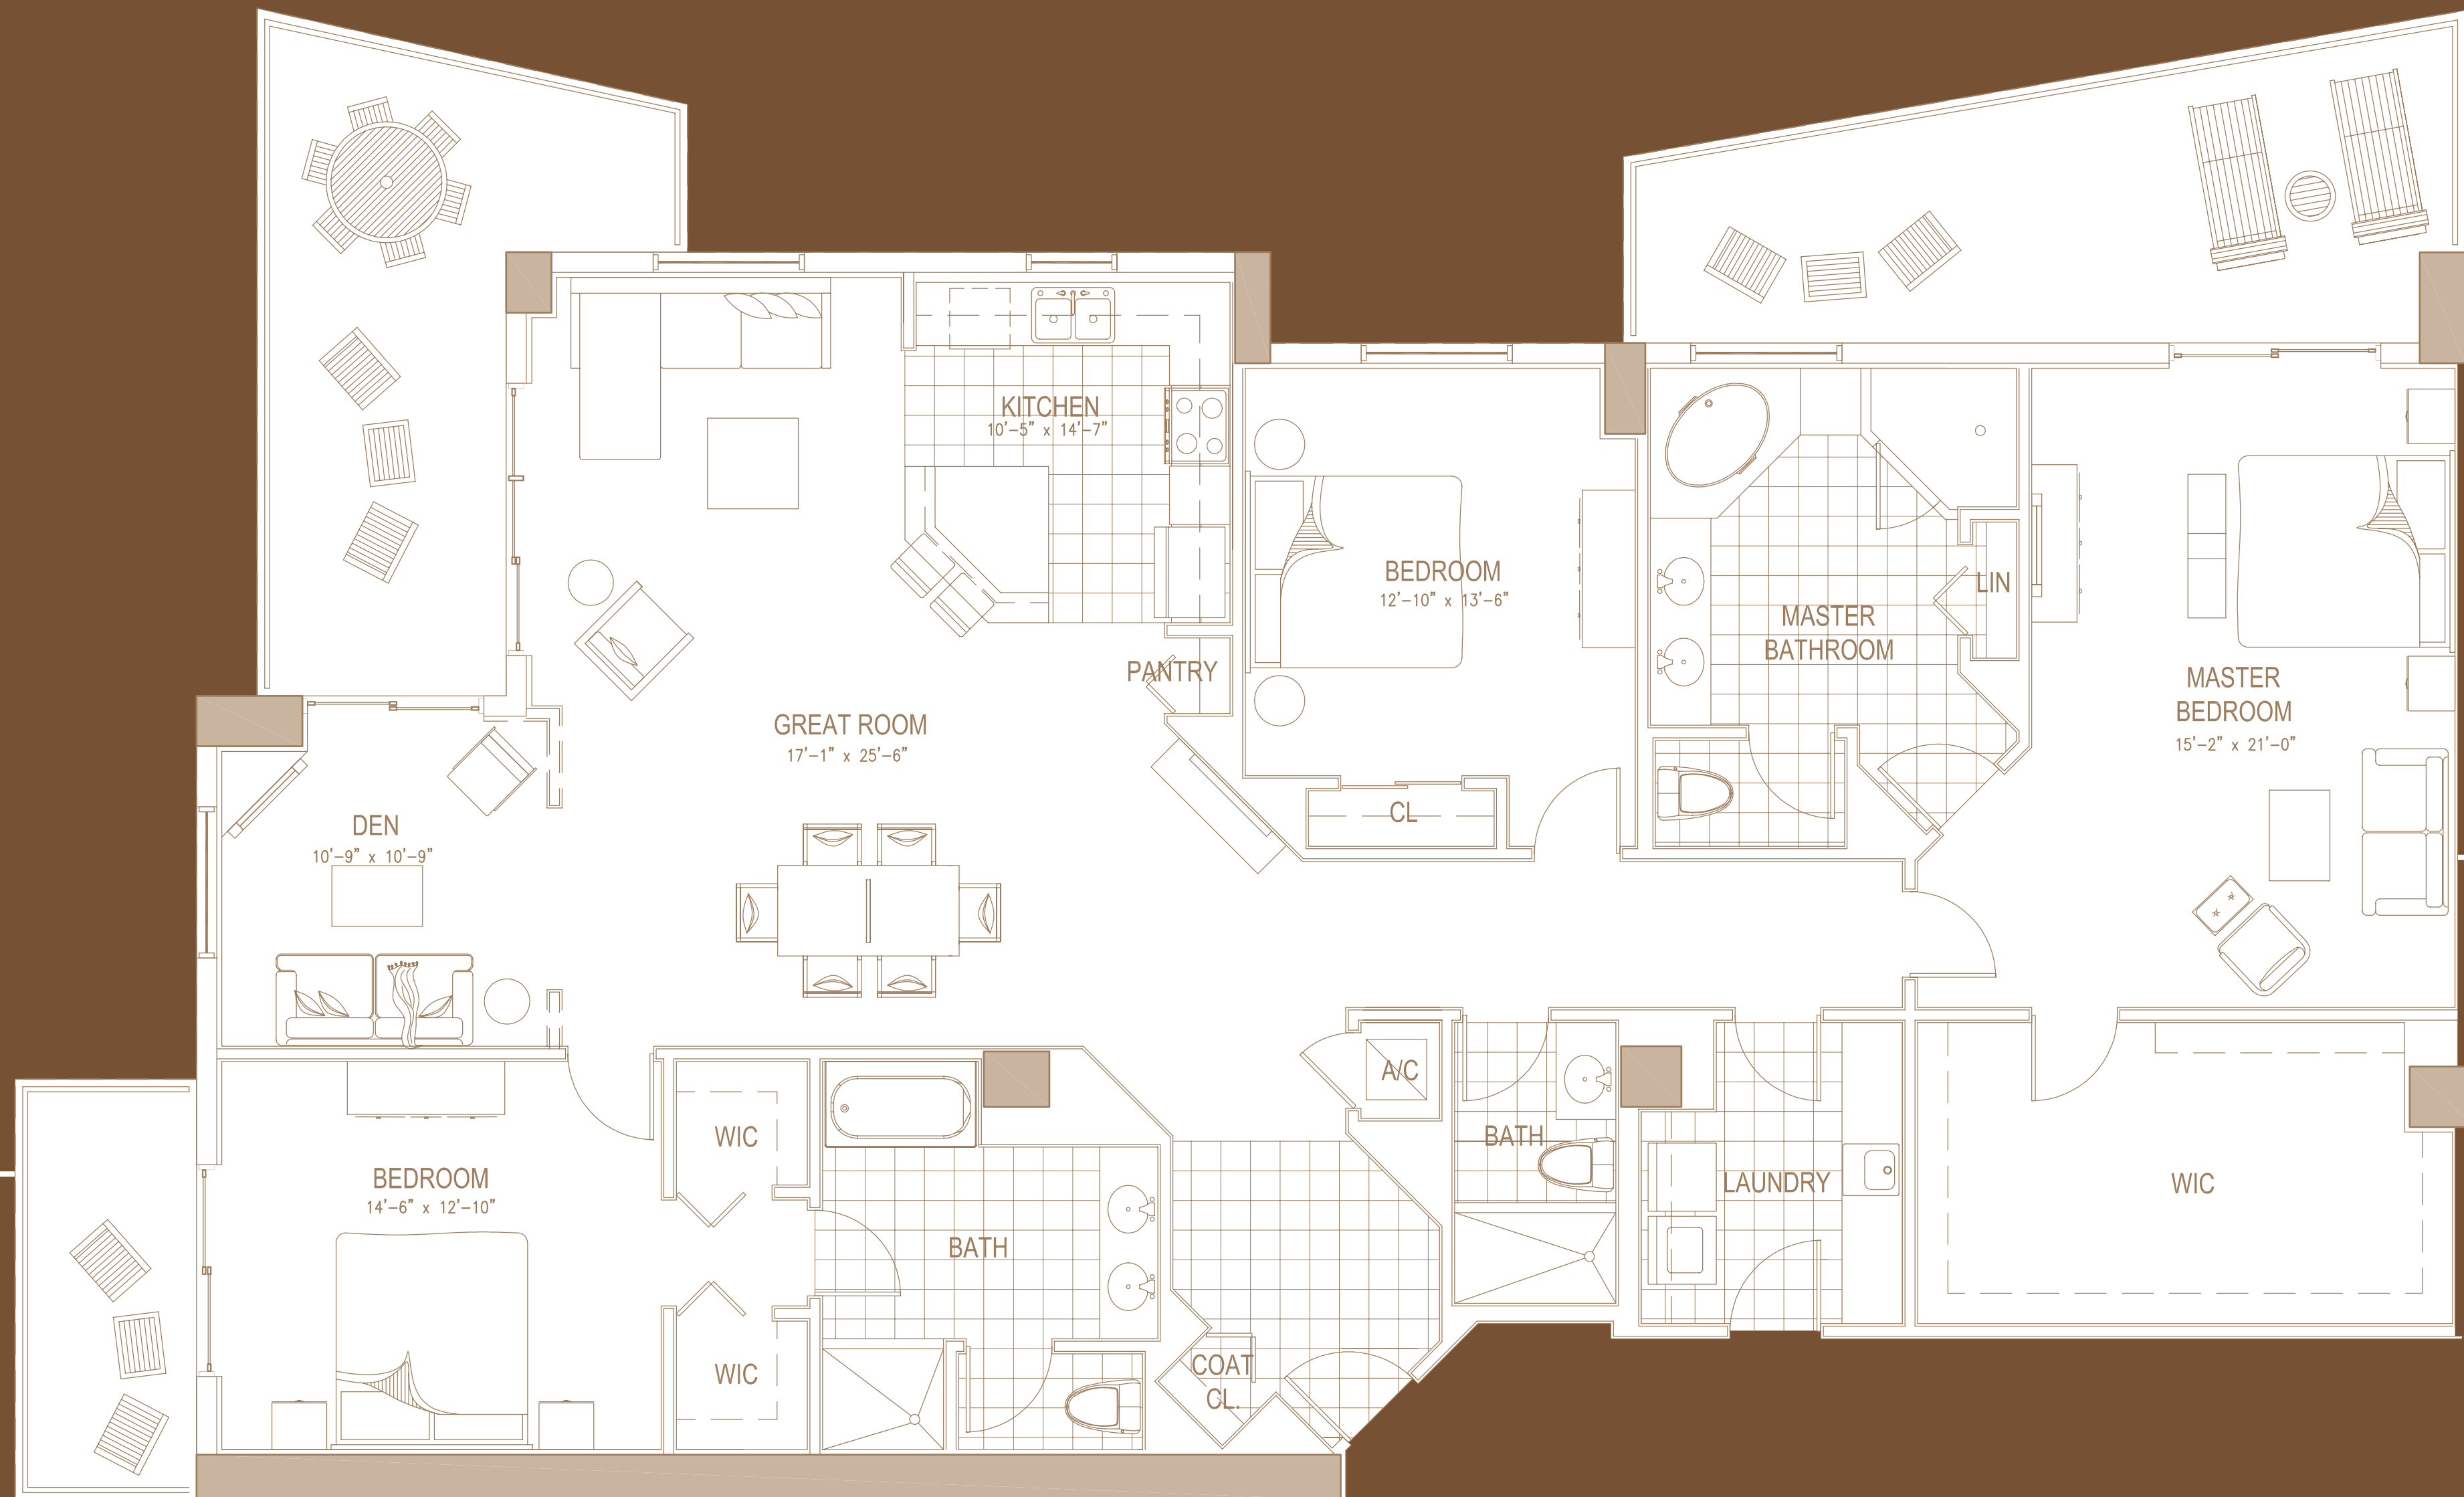

Three Bedroom Premiere Residence

Plan 14
2458 square feet
three bedrooms