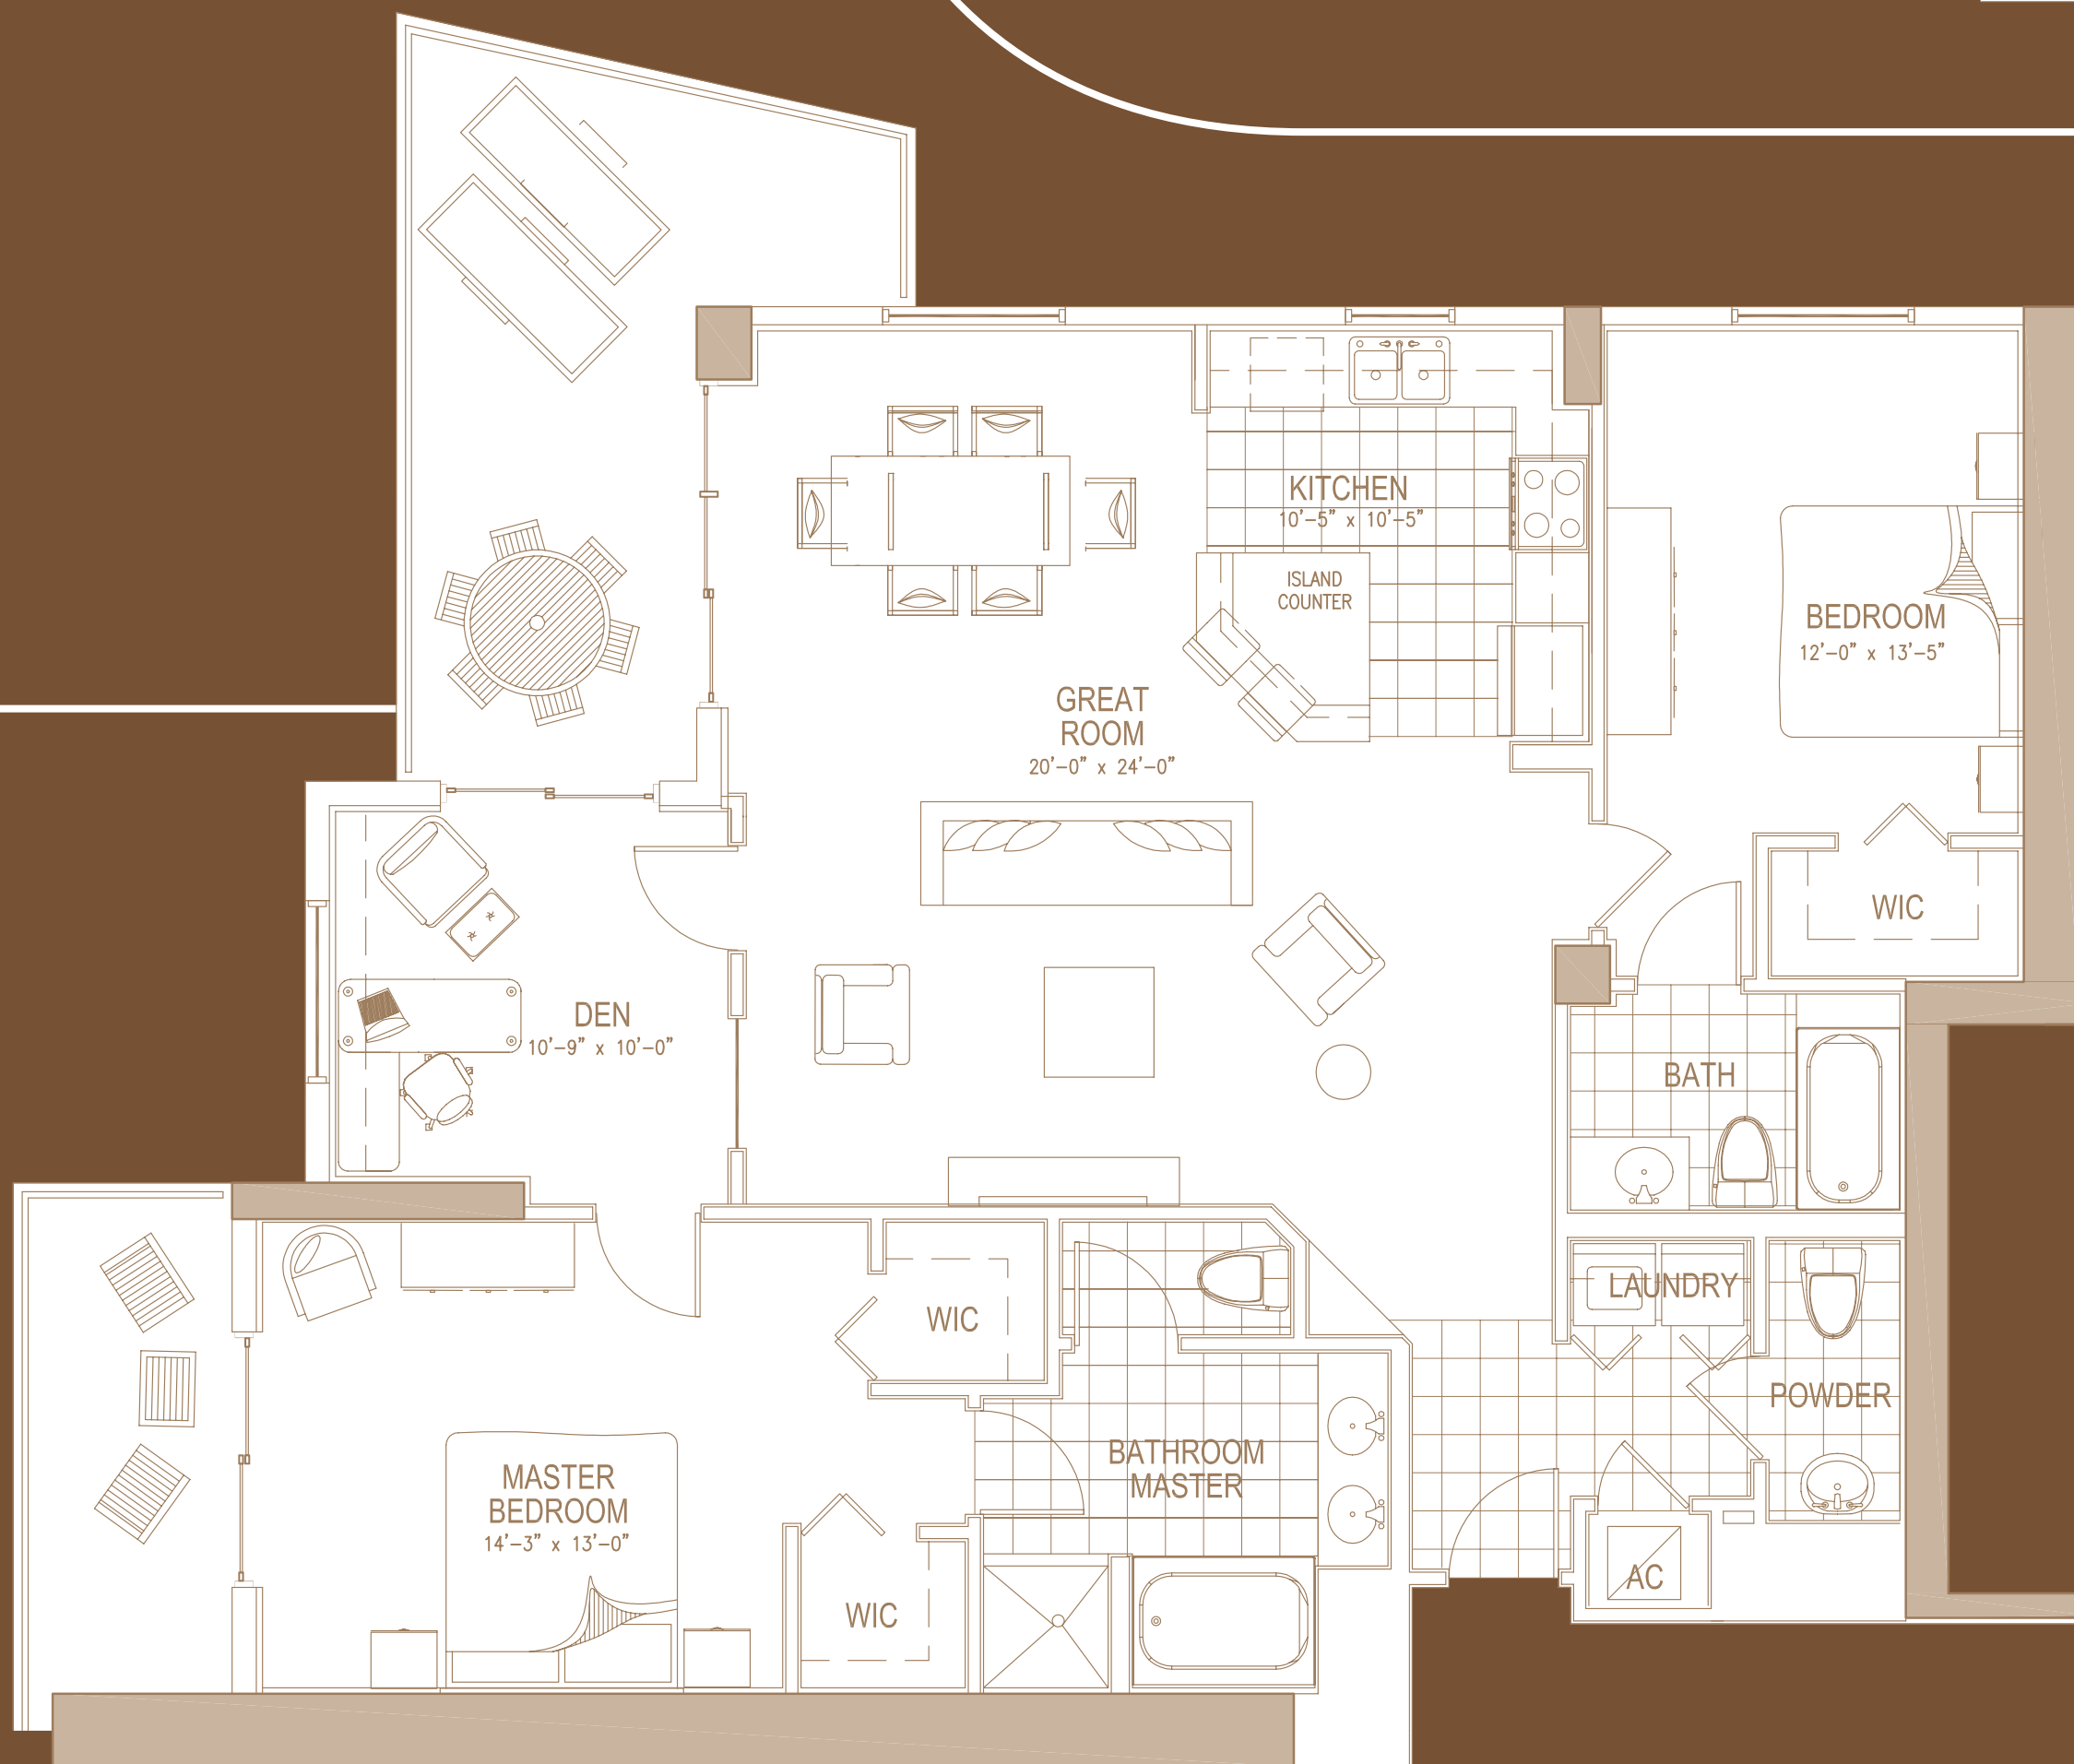

# One Bedroom Residences

Plan 2  
831 square feet  
one bedroom

Plan 10  
861 square feet  
one bedroom

# Two Bedroom & Den Corner Residences

Plan 5  
1590 square feet  
two bedrooms plus den

Plan 1  
1501 square feet  
two bedrooms plus den

# Two Bedroom & Den Corner Residences

Plan 6  
1546 square feet  
two bedrooms plus den

Plan 11  
1572 square feet  
two bedrooms plus den

# Standard Floorplates