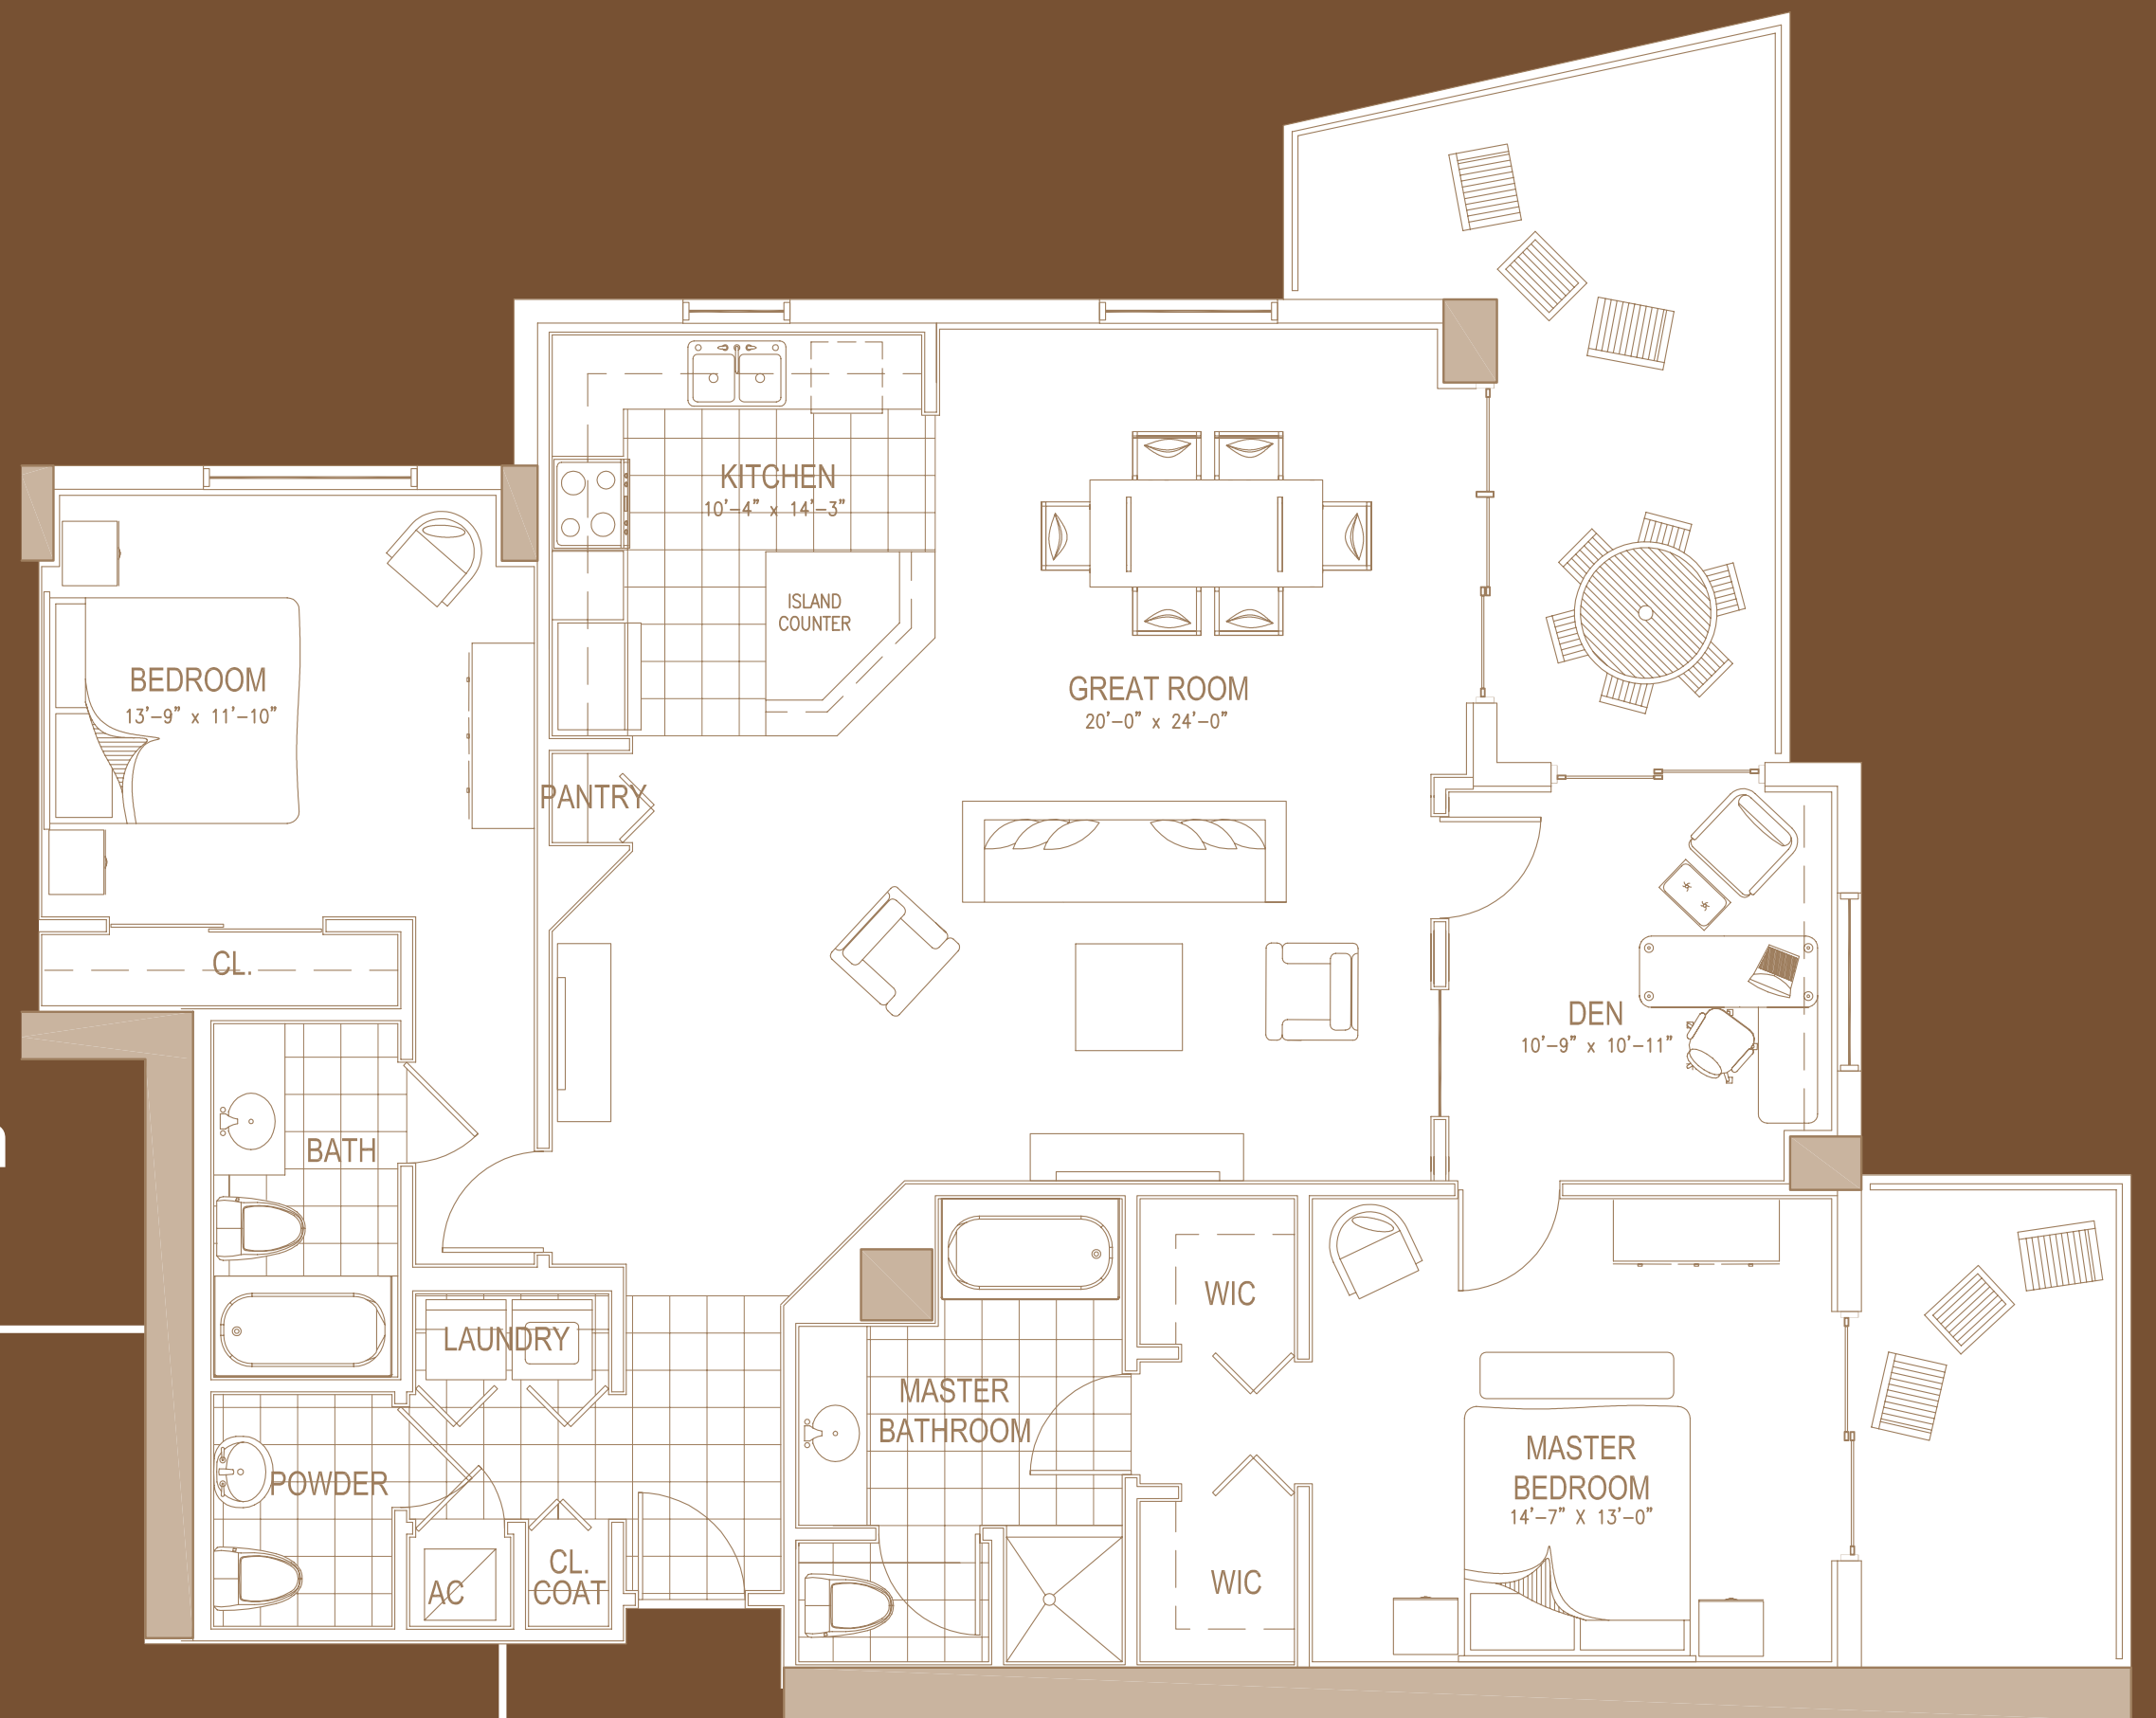

# One Bedroom Residences

Plan 2  
831 square feet  
one bedroom

Plan 10  
861 square feet  
one bedroom

# Two Bedroom & Den Corner Residences

Plan 5  
1590 square feet  
two bedrooms plus den

Plan 1  
1501 square feet  
two bedrooms plus den

# Two Bedroom & Den Corner Residences

Plan 6  
1546 square feet  
two bedrooms plus den

Plan 11  
1572 square feet  
two bedrooms plus den

# Standard Floorplates