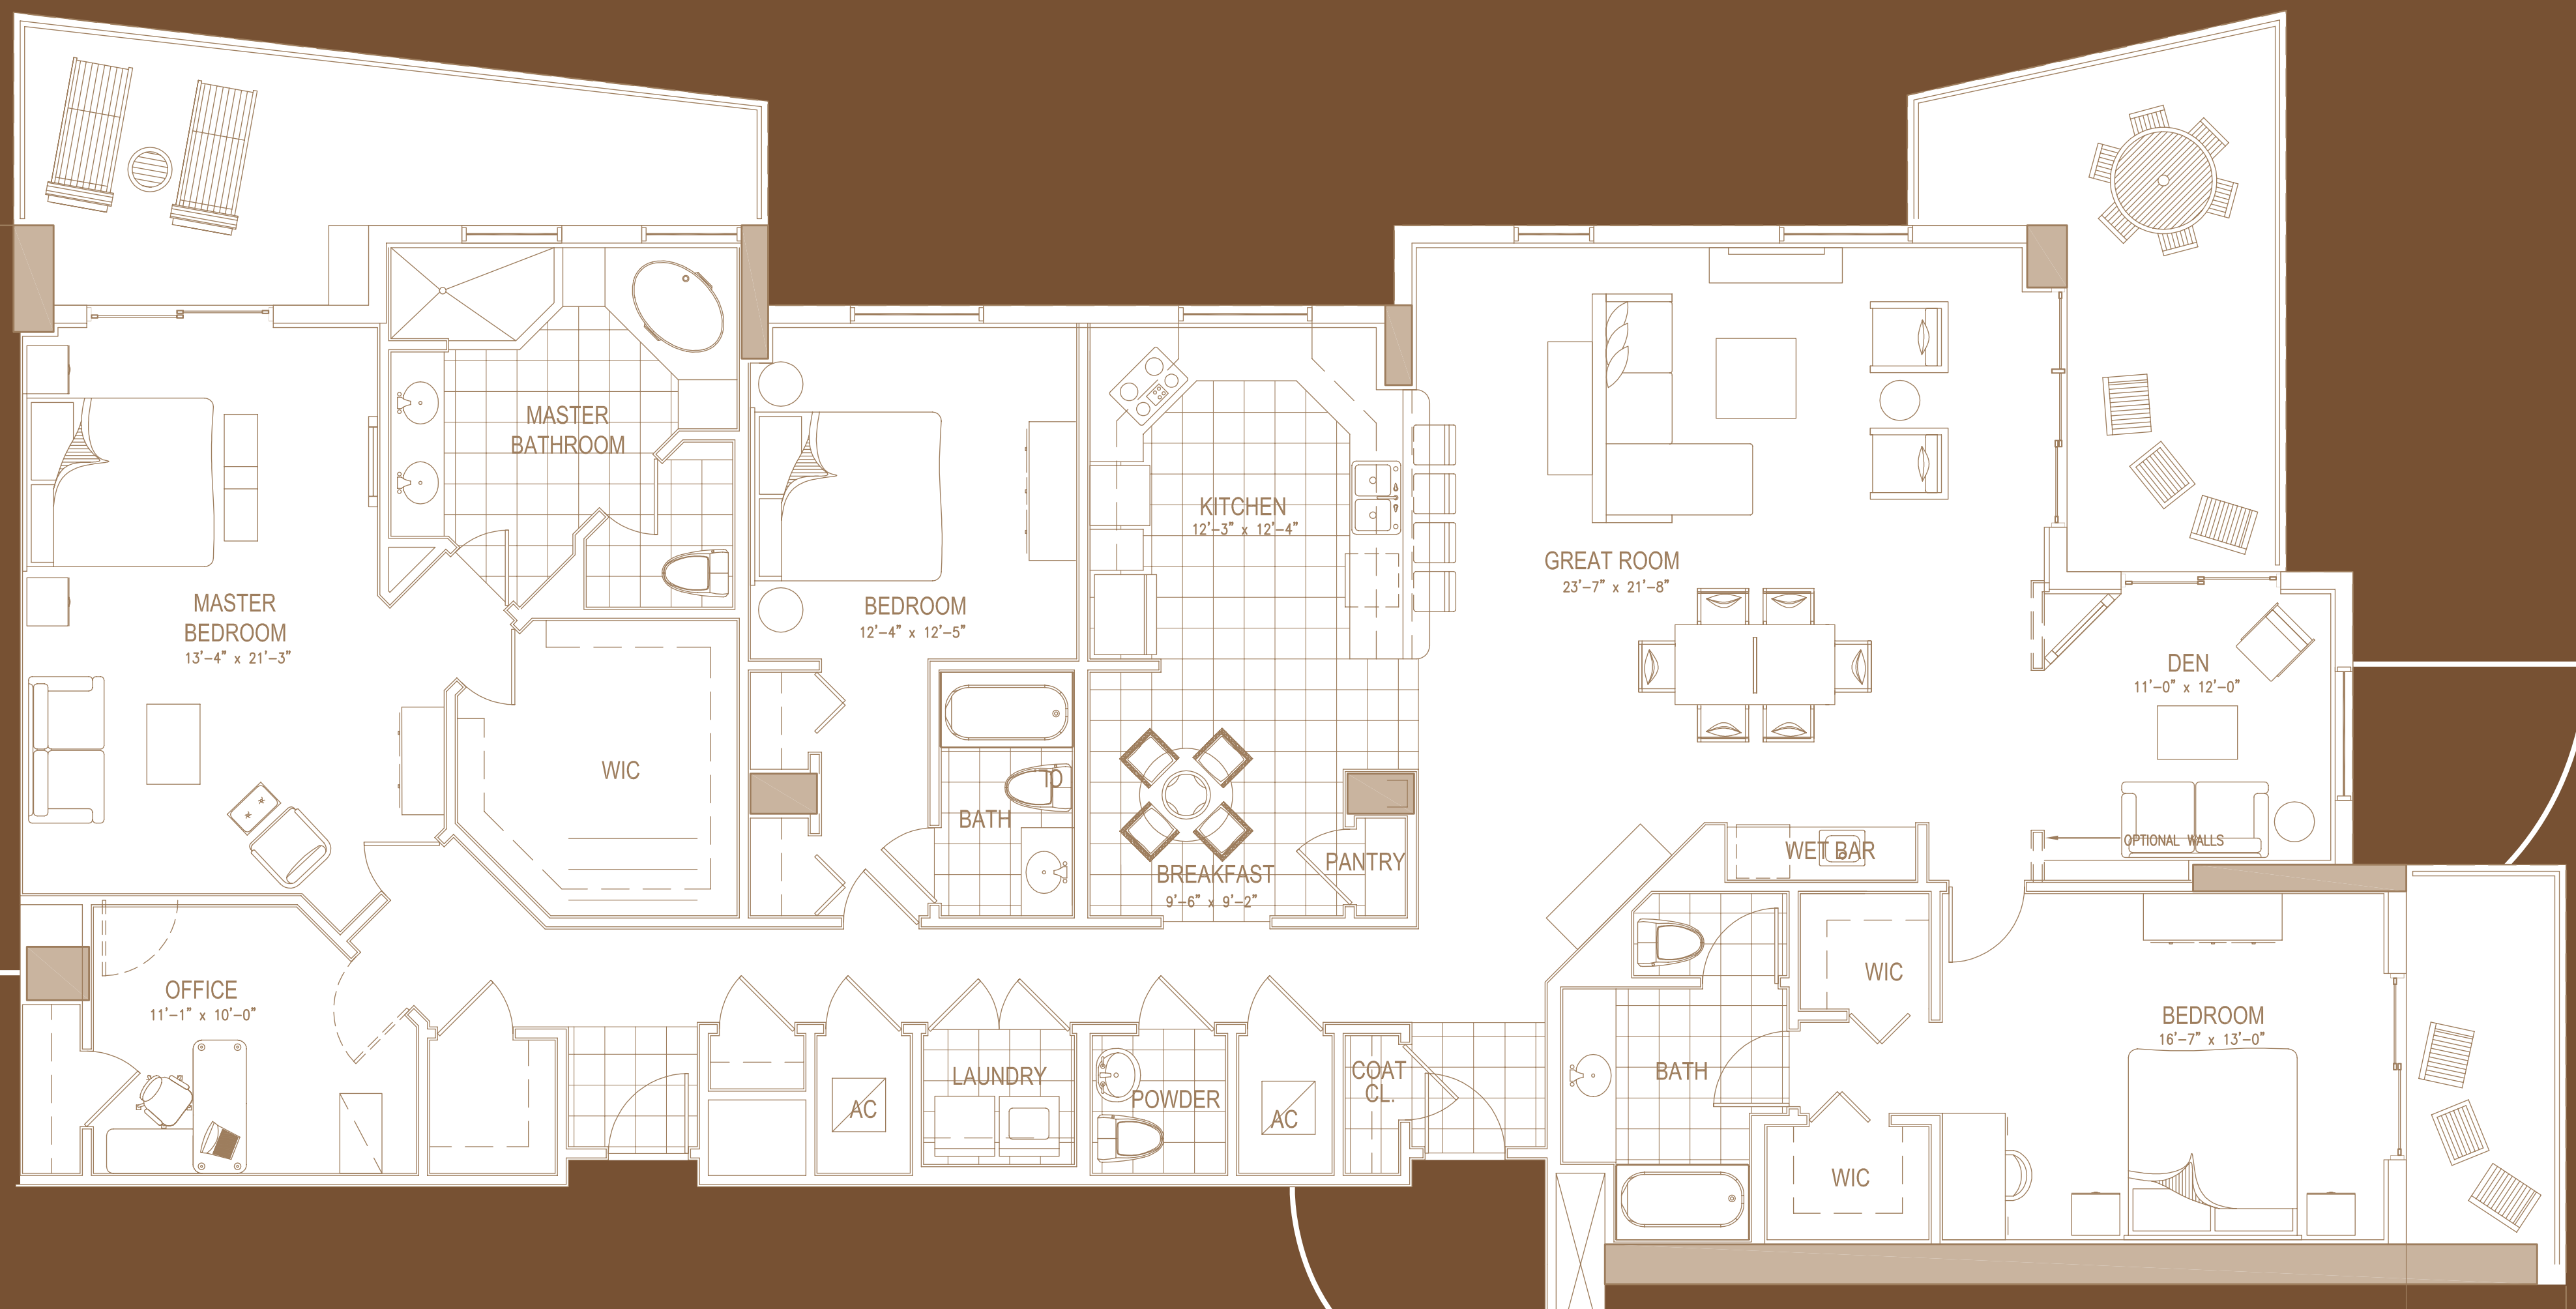

Three Bedroom Premiere Residence

Plan 13
2857 square feet
three bedrooms