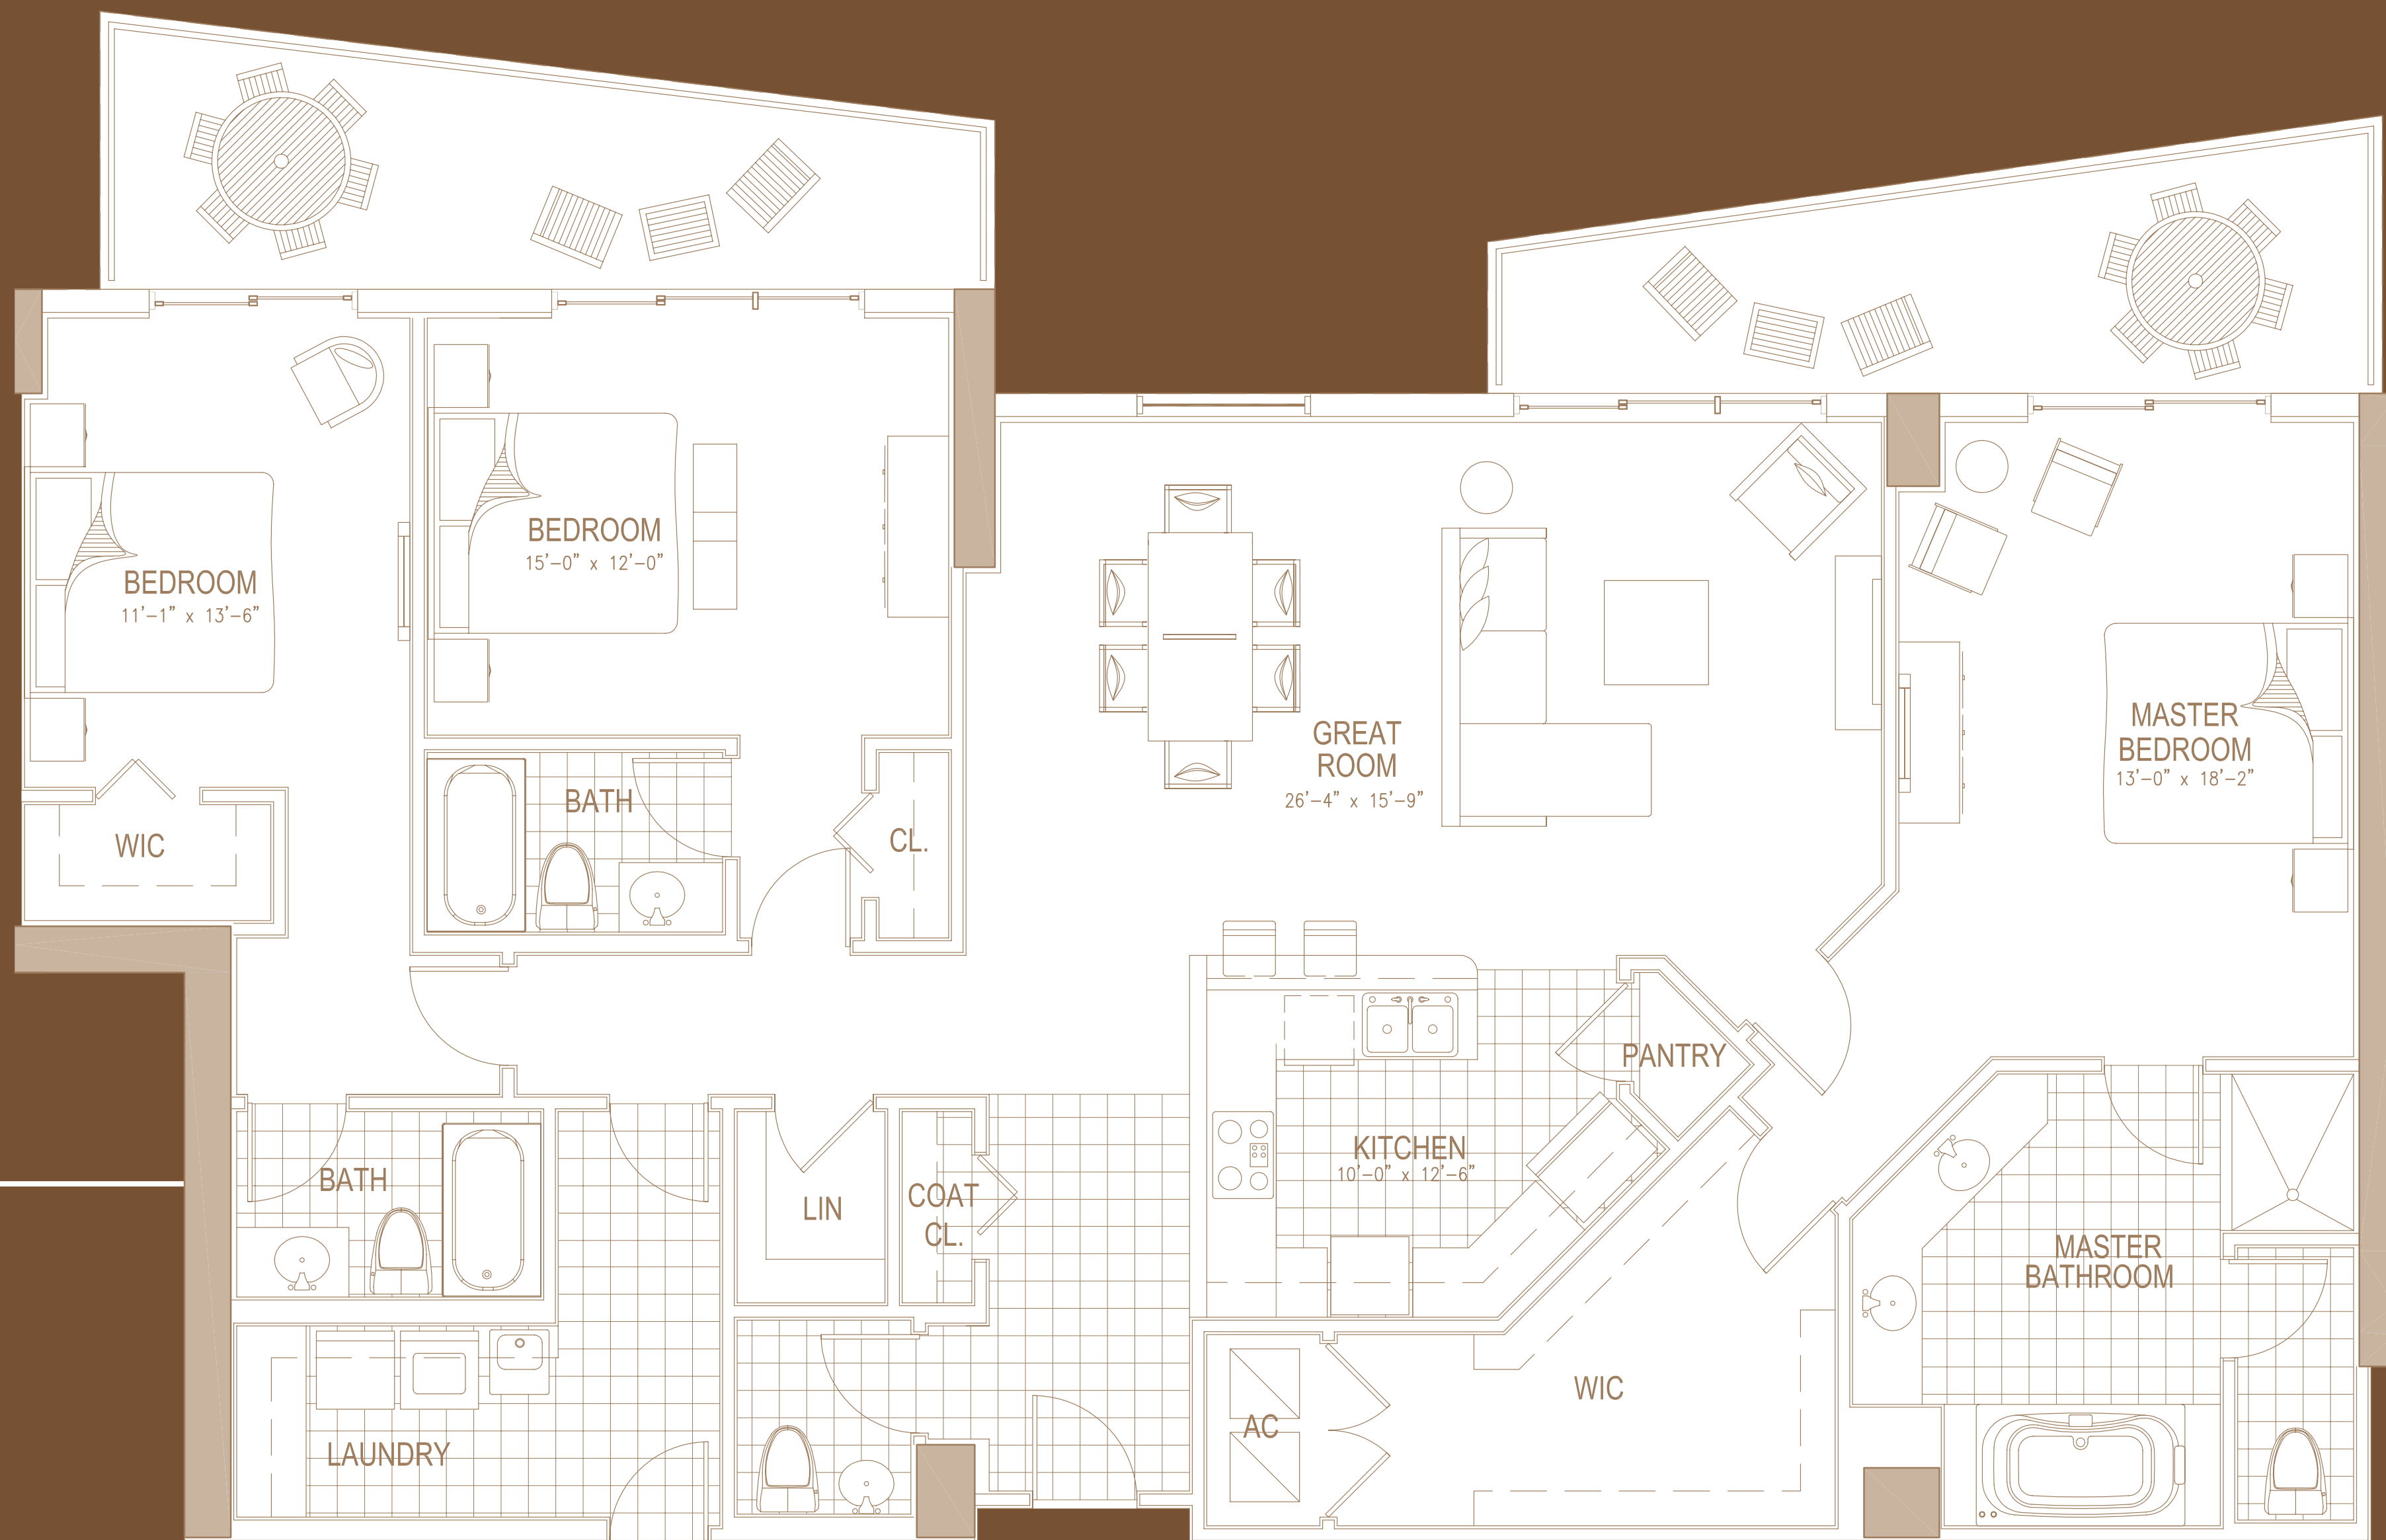

Three Bedroom Premiere Residence

Plan 12
2098 square feet
three bedrooms