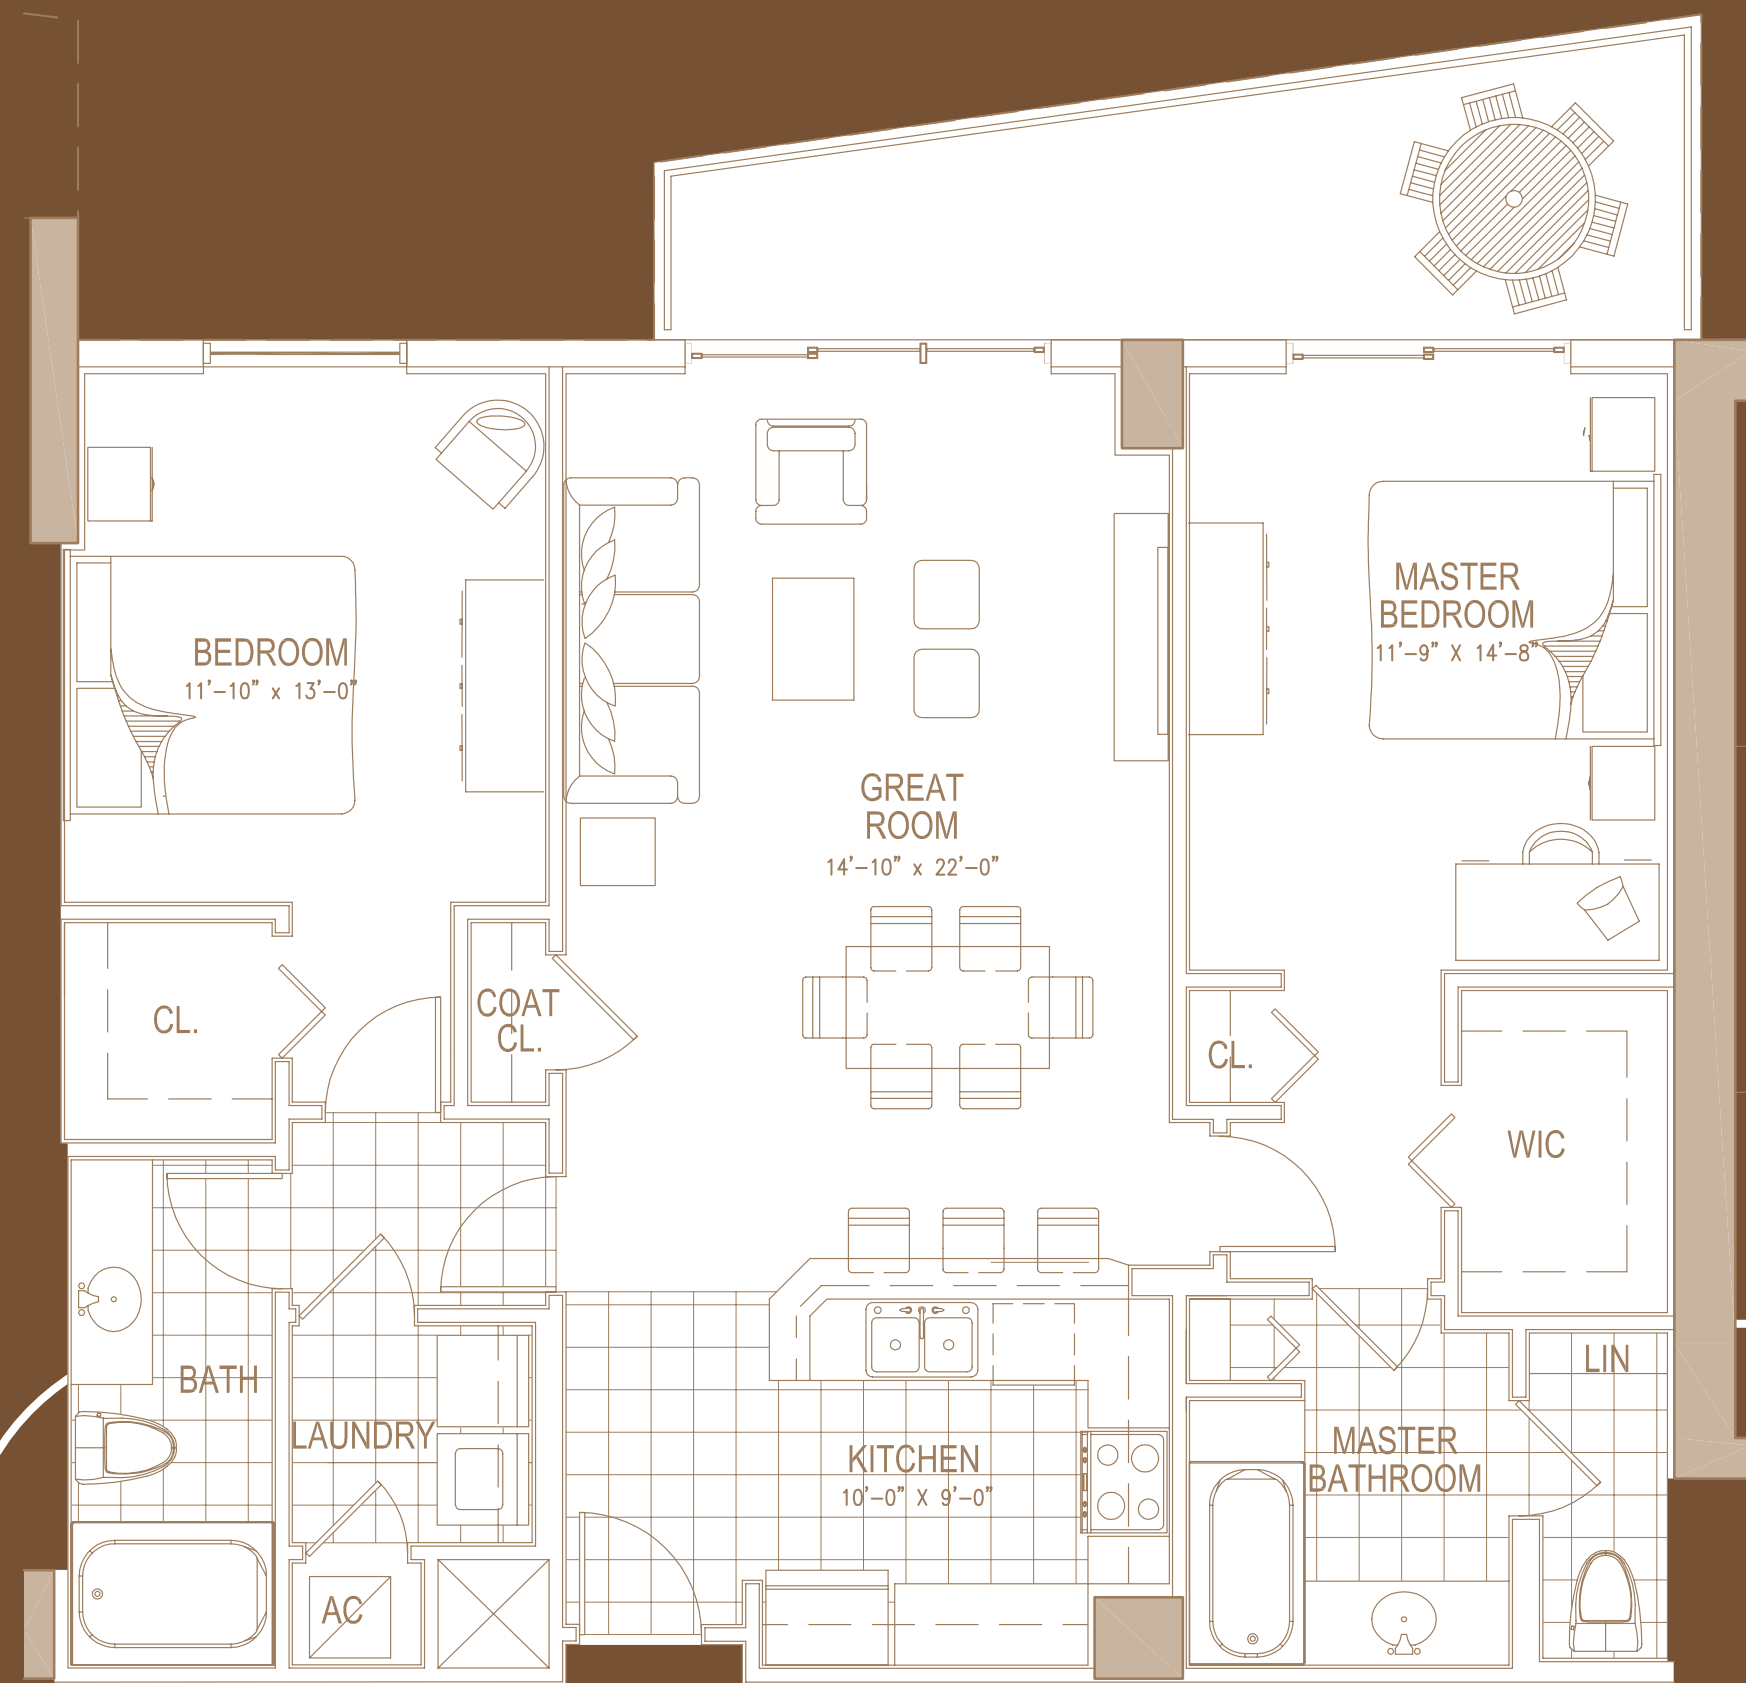

# Two Bedroom & Den Corner Residences

Plan 5  
1590 square feet  
two bedrooms plus den

Plan 1  
1501 square feet  
two bedrooms plus den

# Two Bedroom & Den Corner Residences

Plan 6  
1546 square feet  
two bedrooms plus den

Plan 11  
1572 square feet  
two bedrooms plus den

# Two Bedroom Residences

Plan 3  
1252 square feet  
two bedrooms

Plan 4  
1344 square feet  
two bedrooms

# Standard Floorplates