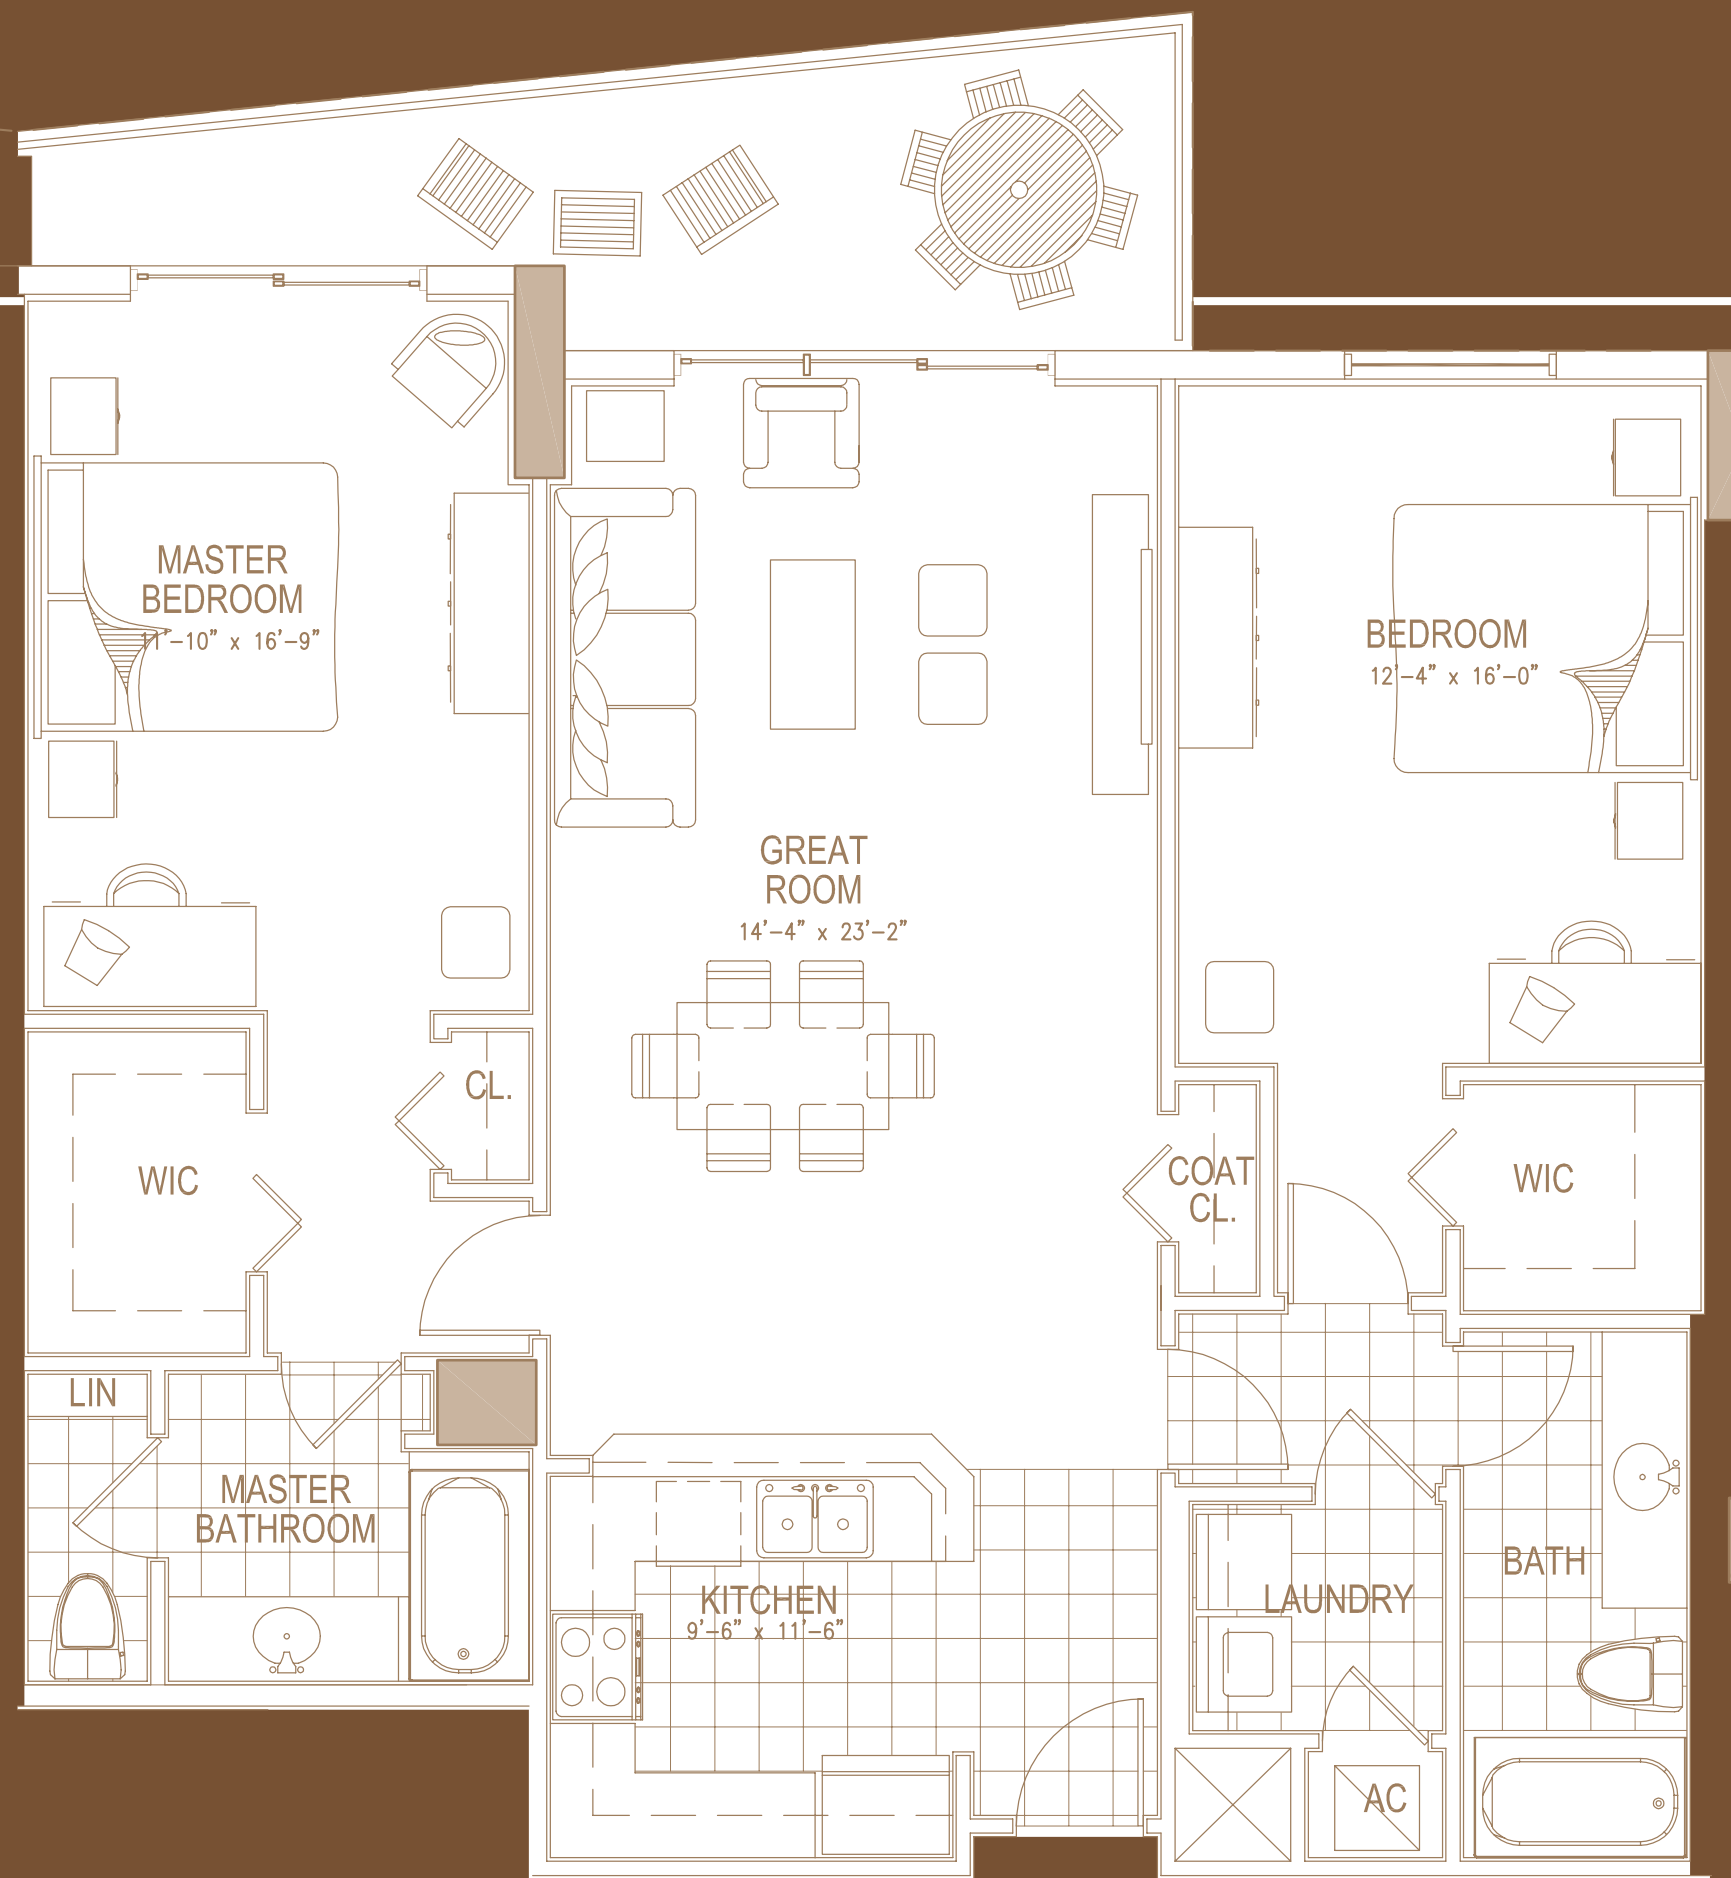

Two Bedroom Residences

Plan 7
1305 square feet
two bedrooms

Plan 8/9
1348 square feet
two bedrooms