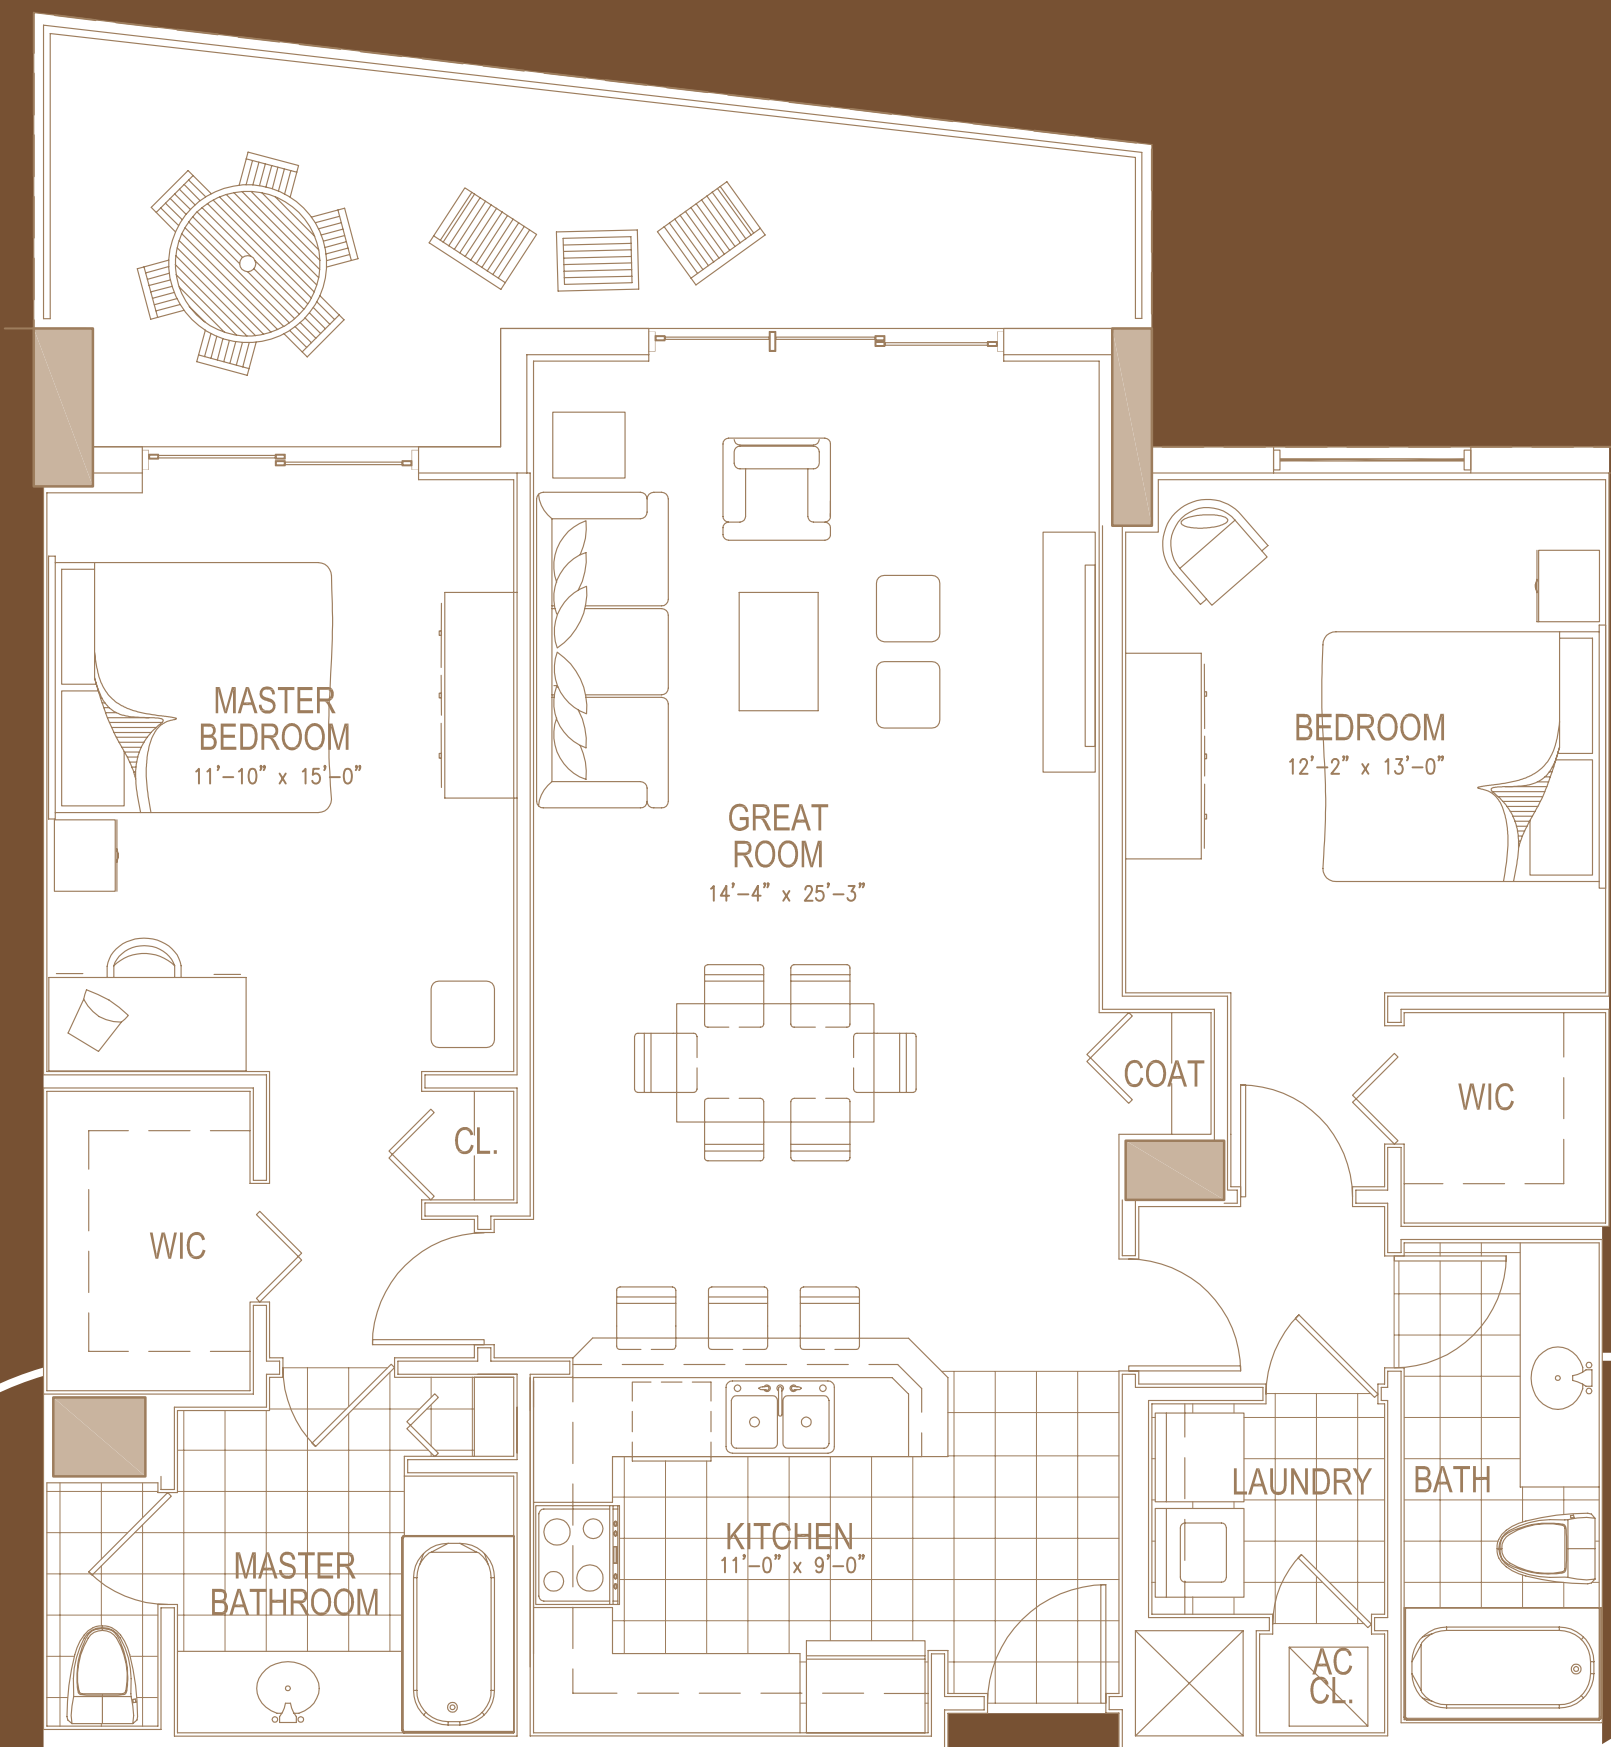

Two Bedroom Residences

Plan 7
1305 square feet
two bedrooms

Plan 8/9
1348 square feet
two bedrooms