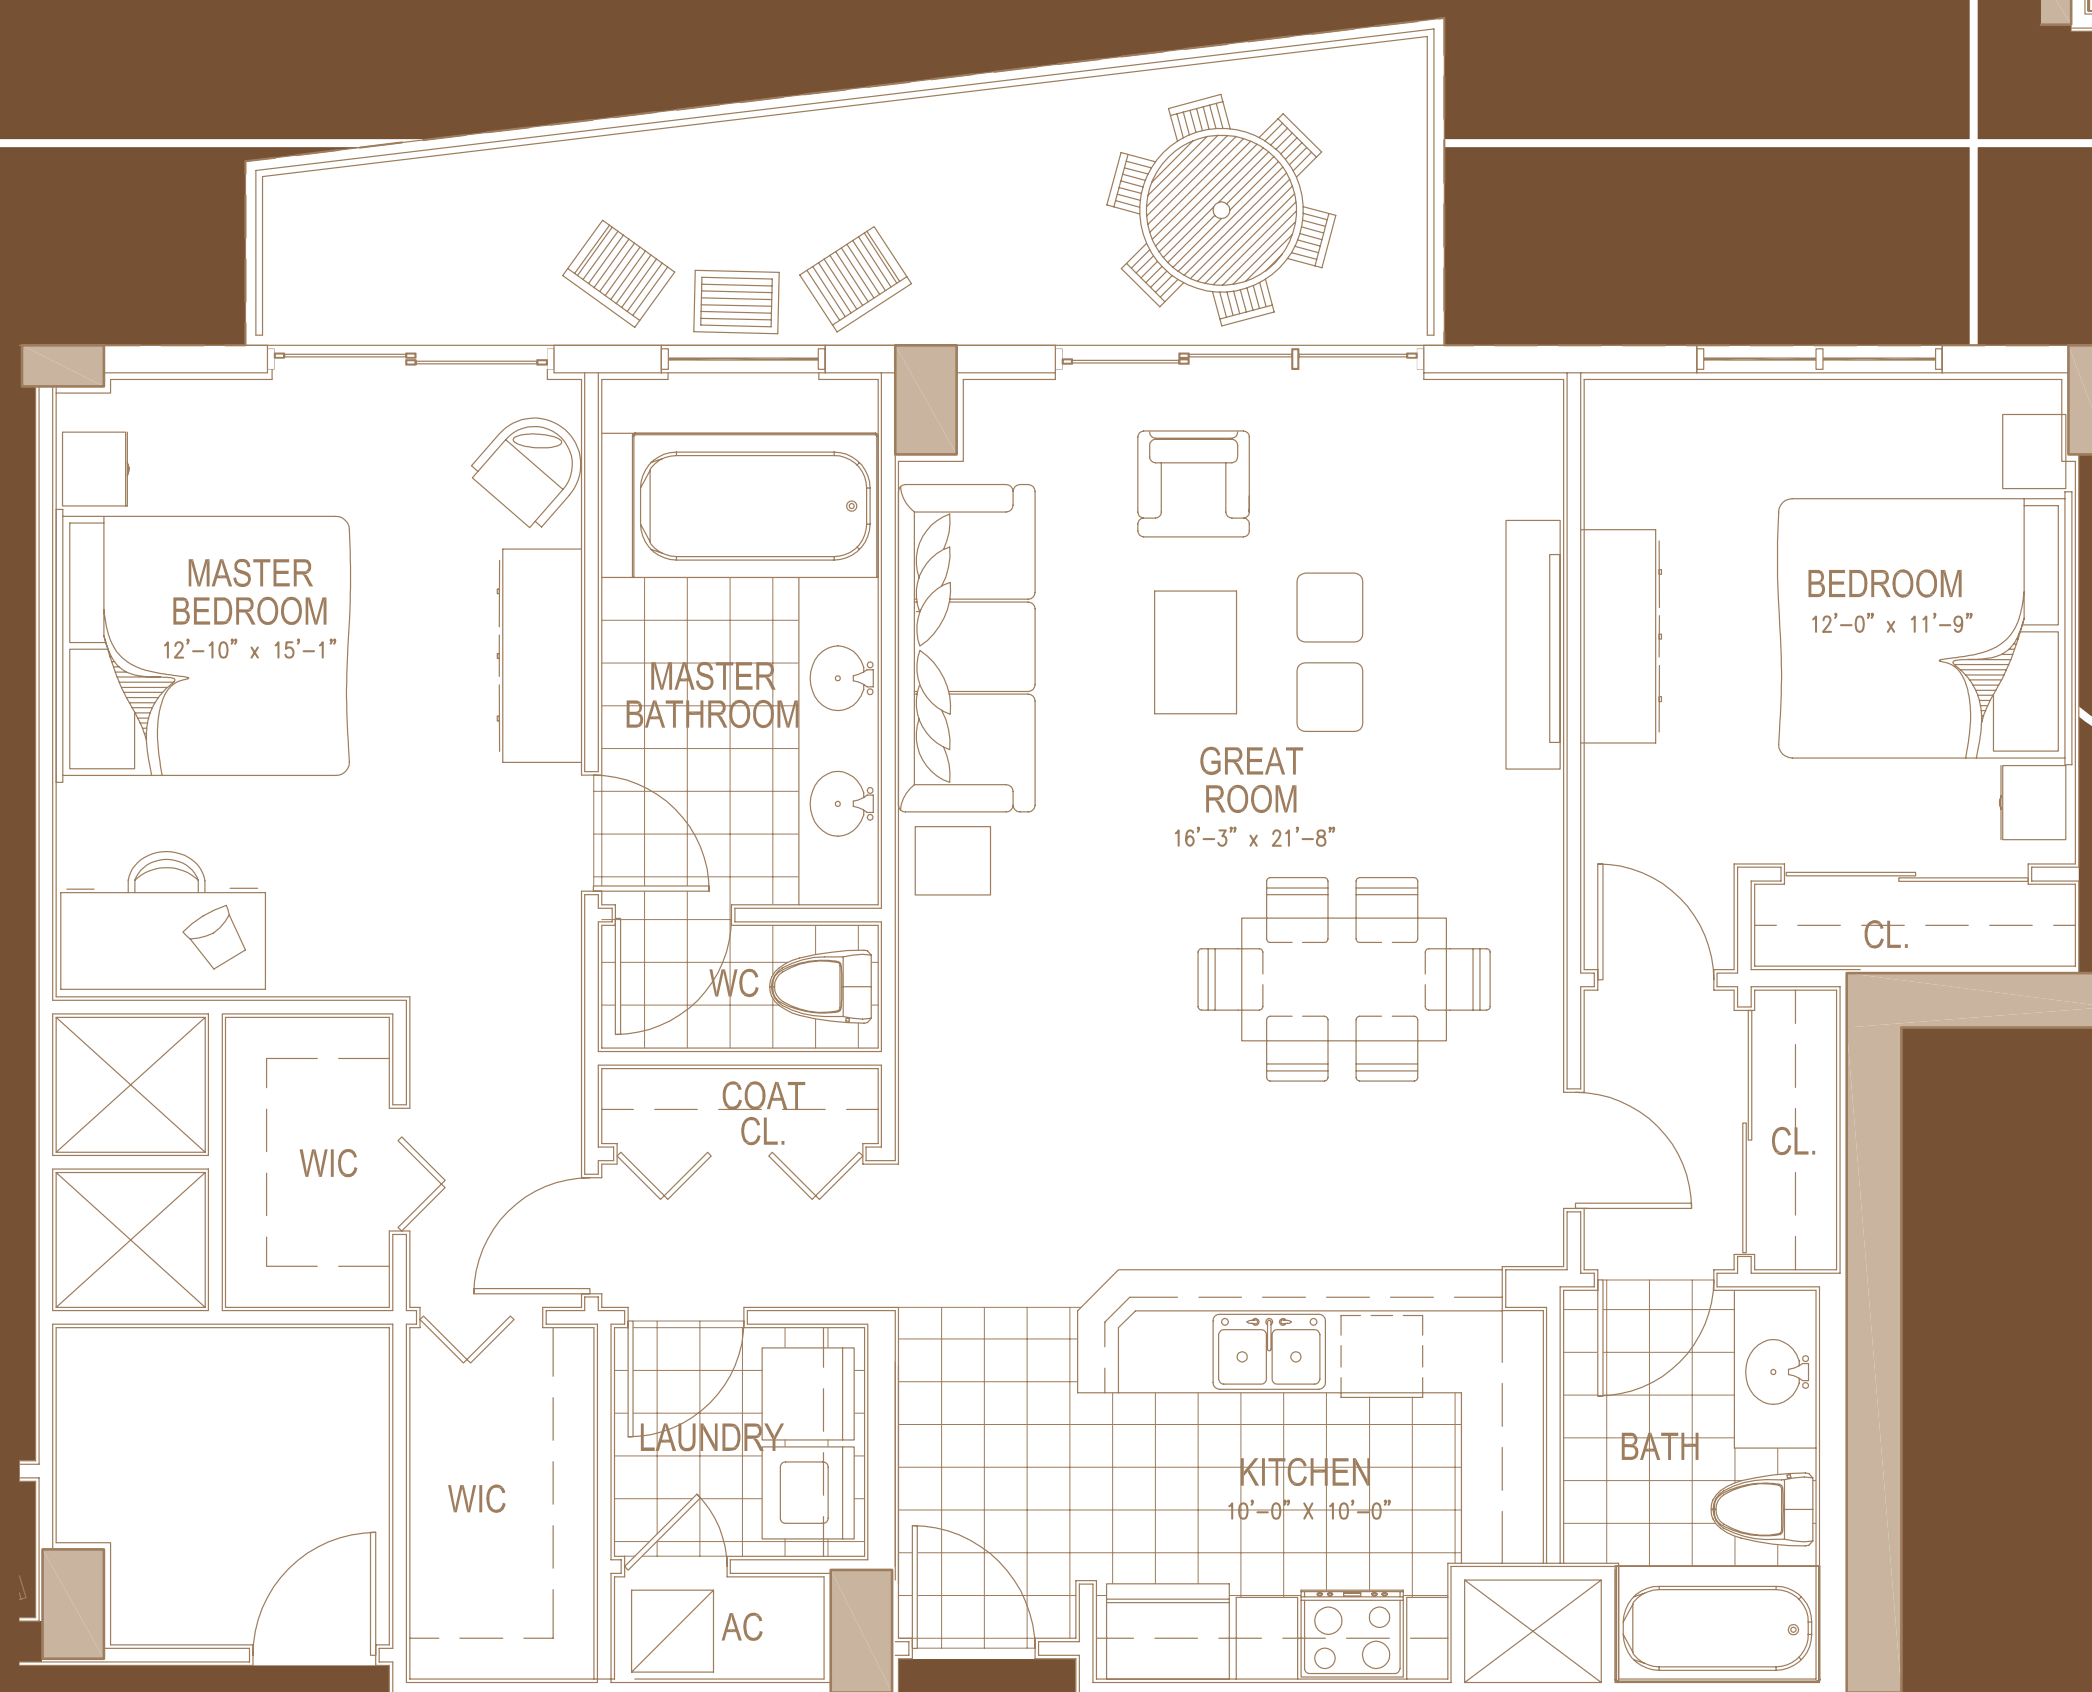

# Two Bedroom & Den Corner Residences

Plan 5  
1590 square feet  
two bedrooms plus den

Plan 1  
1501 square feet  
two bedrooms plus den

# Two Bedroom & Den Corner Residences

Plan 6  
1546 square feet  
two bedrooms plus den

Plan 11  
1572 square feet  
two bedrooms plus den

# Two Bedroom Residences

Plan 3  
1252 square feet  
two bedrooms

Plan 4  
1344 square feet  
two bedrooms

# Standard Floorplates